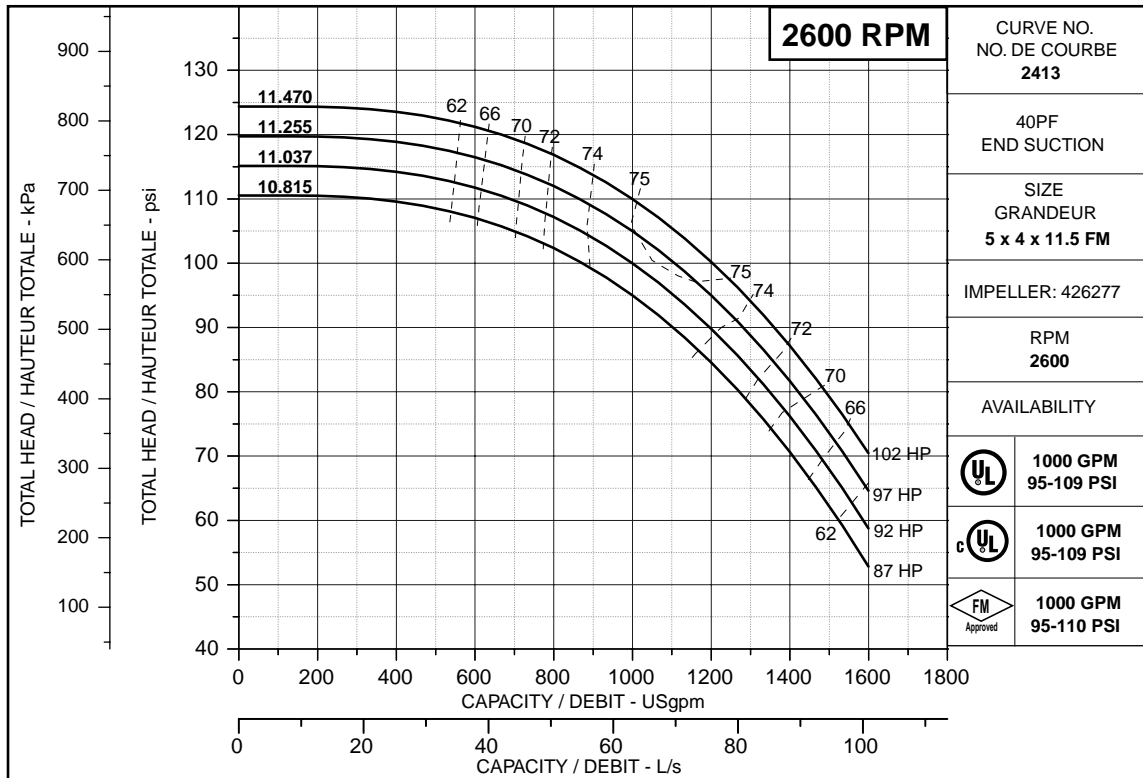

ARMSTRONG®

PERFORMANCE CURVES

Performance Guaranteed Only At Operating Point Indicated

1000 USGPM

© S.A. Armstrong Limited 2002