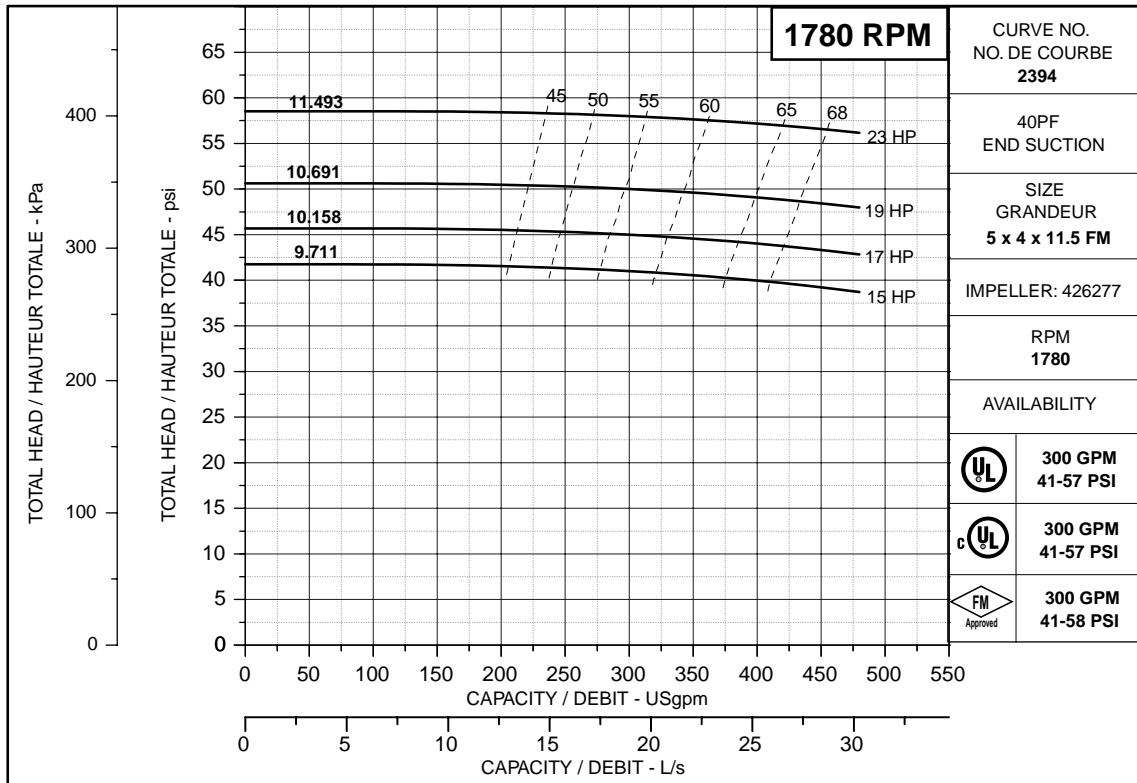

ARMSTRONG®

PERFORMANCE CURVES

Performance Guaranteed Only At Operating Point Indicated

300 USGPM

© S.A. Armstrong Limited 2002