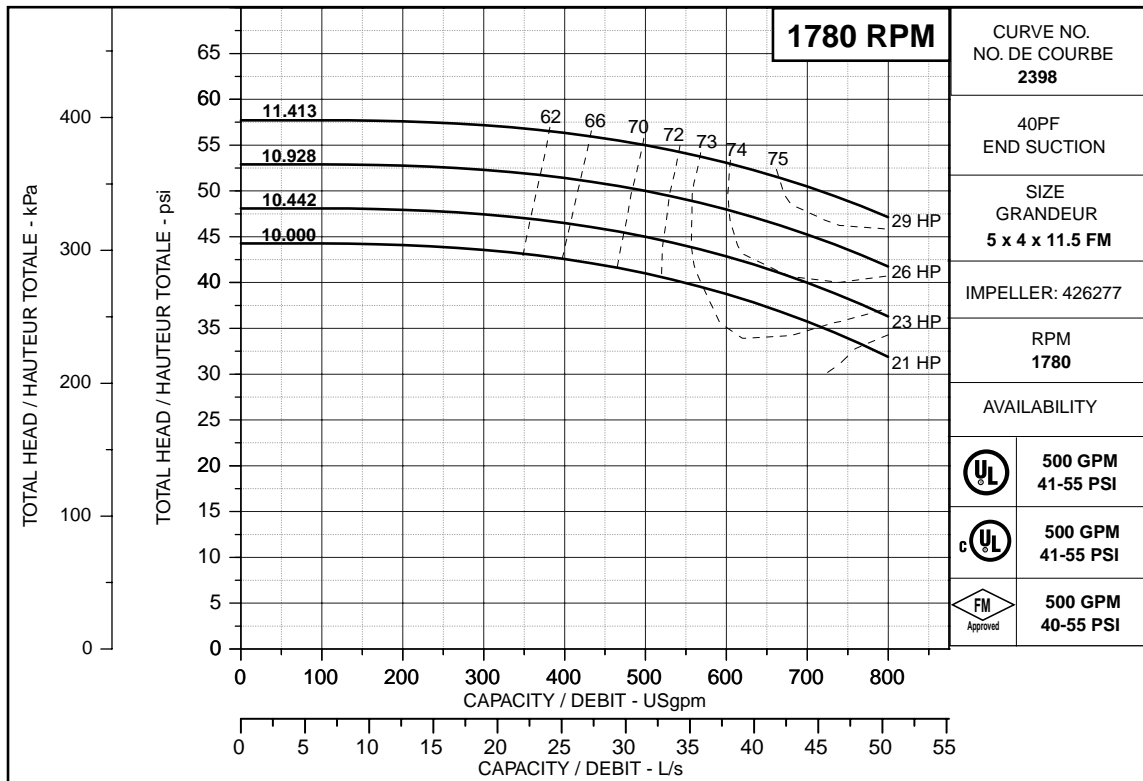

ARMSTRONG®

PERFORMANCE CURVES

Performance Guaranteed Only At Operating Point Indicated

500 USGPM

© S.A. Armstrong Limited 2002