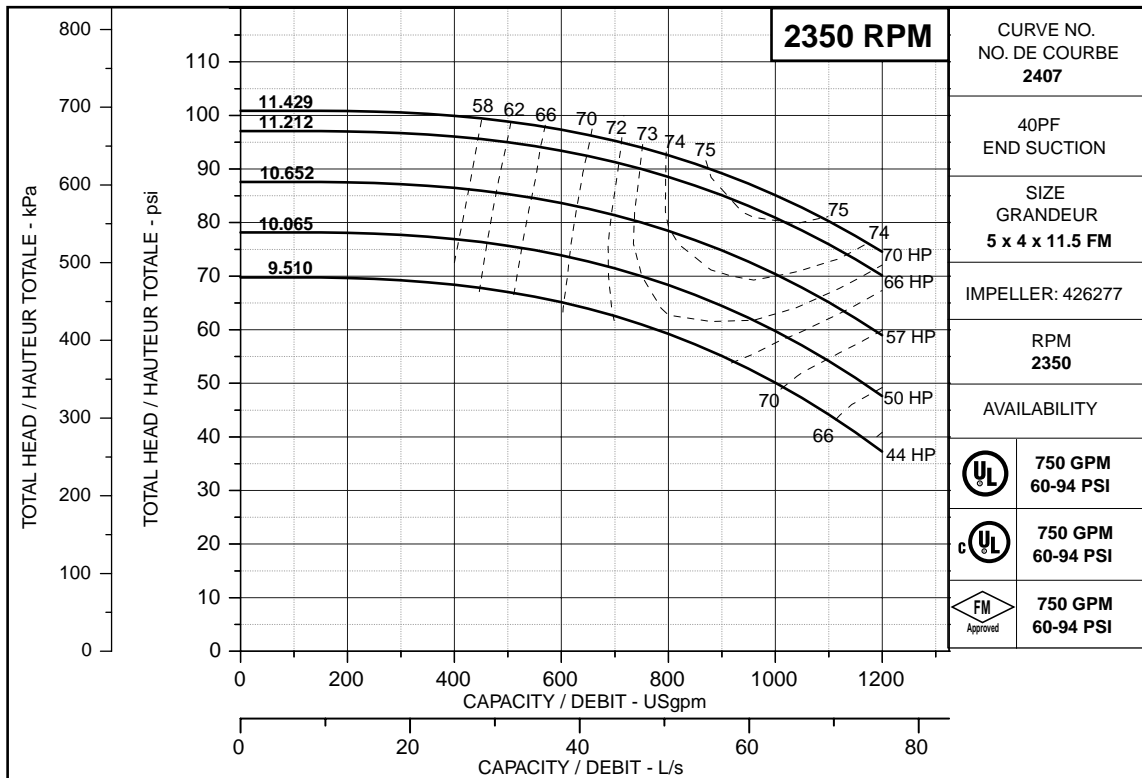

ARMSTRONG®

PERFORMANCE CURVES

Performance Guaranteed Only At Operating Point Indicated

750 USGPM

© S.A. Armstrong Limited 2002