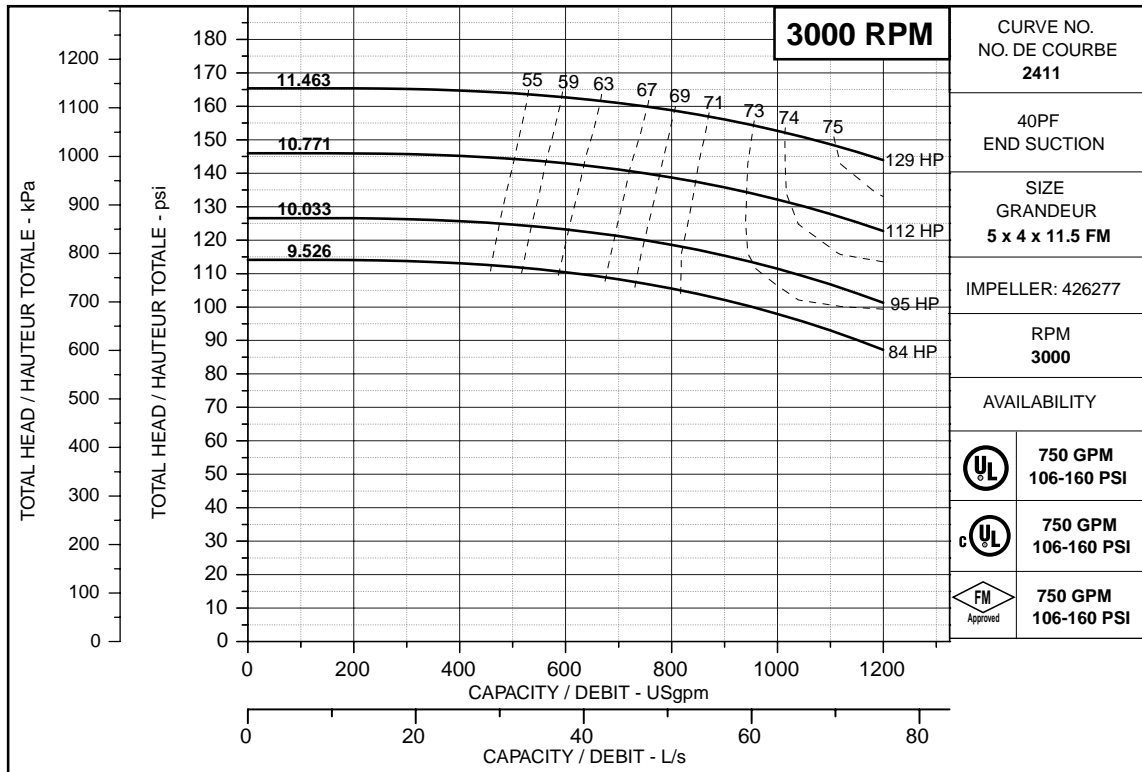

ARMSTRONG®

PERFORMANCE CURVES

Performance Guaranteed Only At Operating Point Indicated

750 USGPM

© S.A. Armstrong Limited 2002