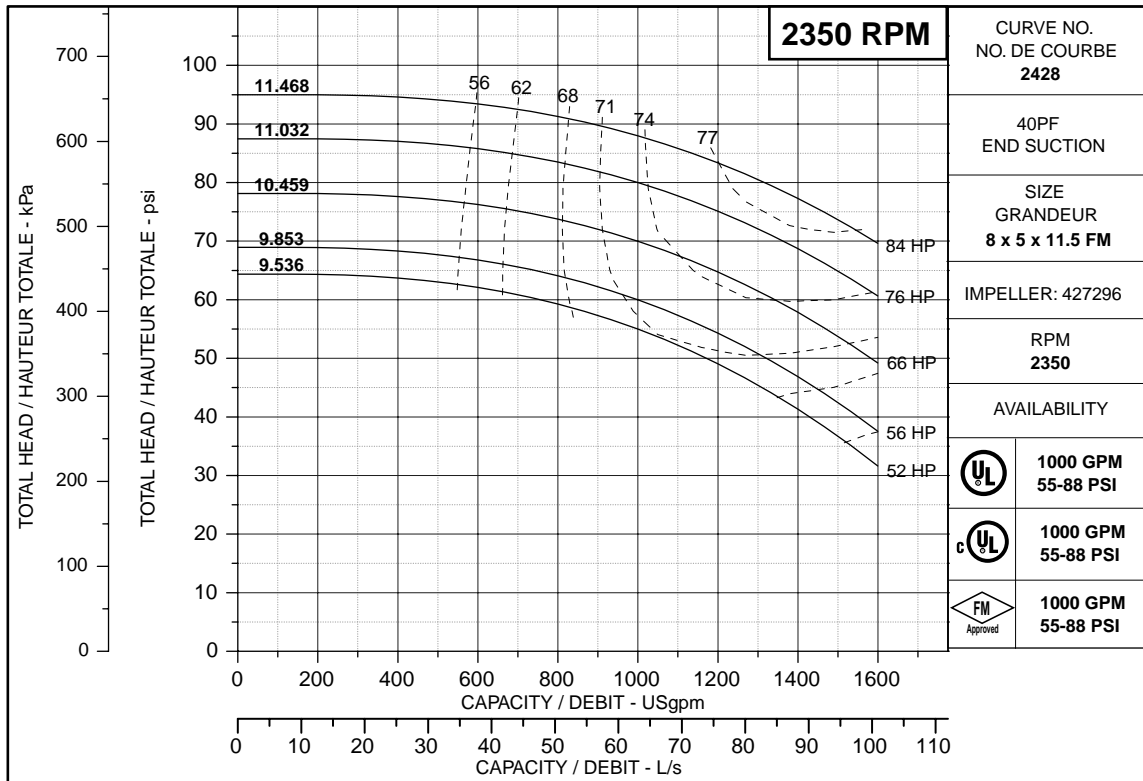

ARMSTRONG®

PERFORMANCE CURVES

Performance Guaranteed Only At Operating Point Indicated

1000 USGPM

© S.A. Armstrong Limited 2002