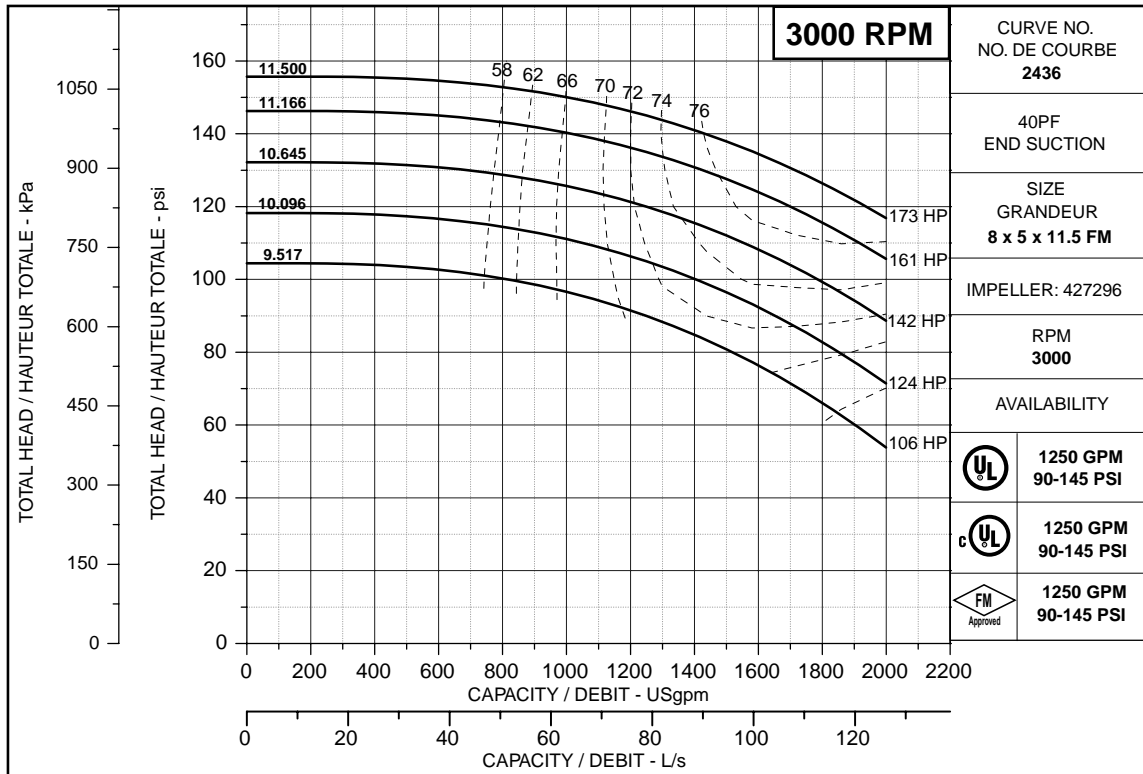

ARMSTRONG®

PERFORMANCE CURVES

Performance Guaranteed Only At Operating Point Indicated

1250 USGPM

© S.A. Armstrong Limited 2002