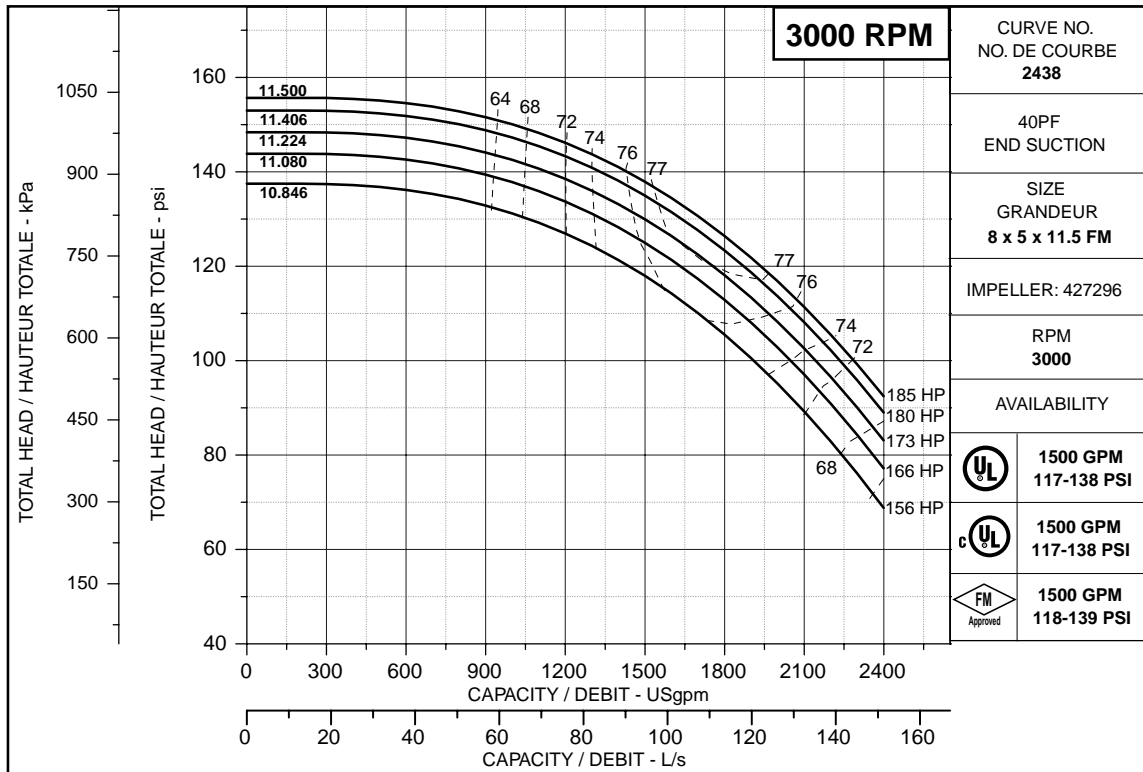

ARMSTRONG®

PERFORMANCE CURVES

Performance Guaranteed Only At Operating Point Indicated

1500 USGPM

© S.A. Armstrong Limited 2002