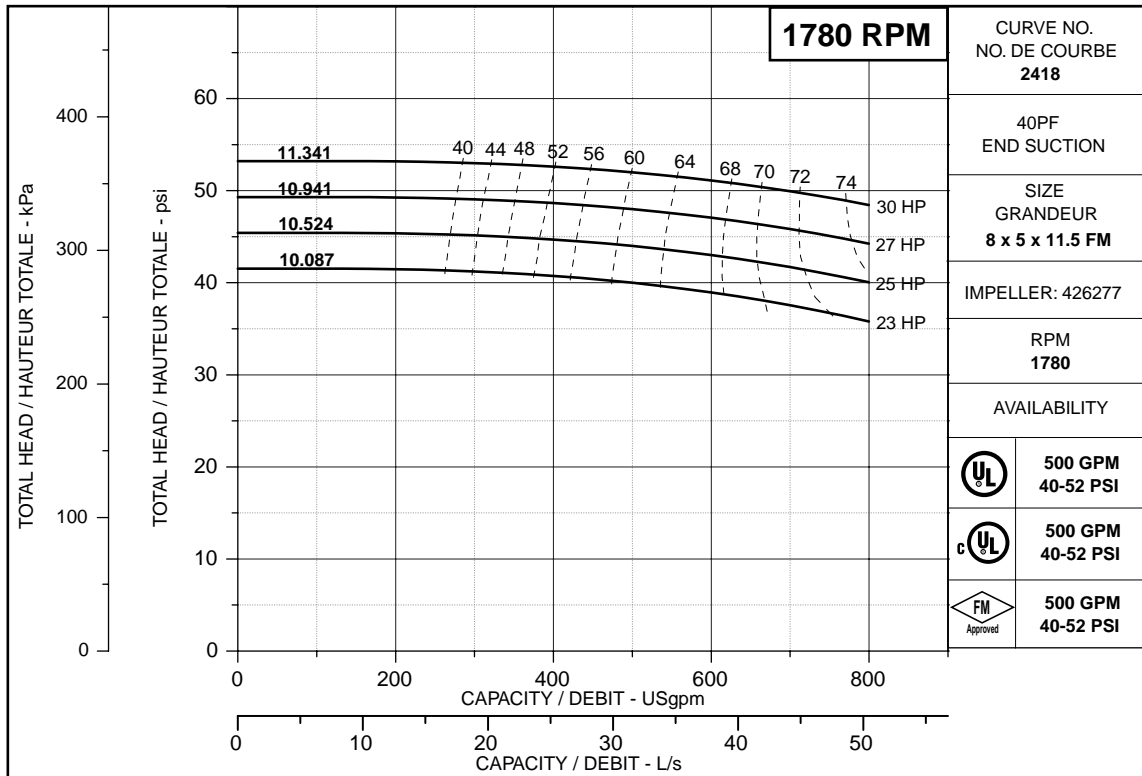

ARMSTRONG®

PERFORMANCE CURVES

Performance Guaranteed Only At Operating Point Indicated

500 USGPM

© S.A. Armstrong Limited 2002