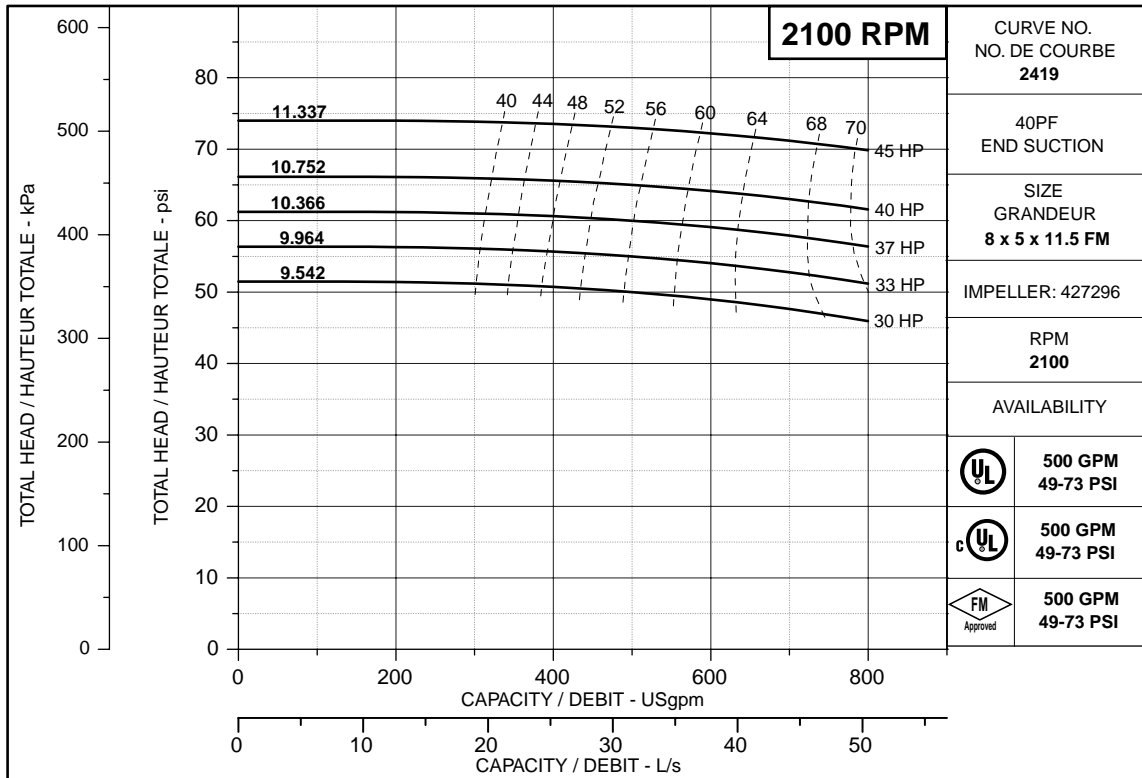

ARMSTRONG®

PERFORMANCE CURVES

Performance Guaranteed Only At Operating Point Indicated

500 USGPM

© S.A. Armstrong Limited 2002