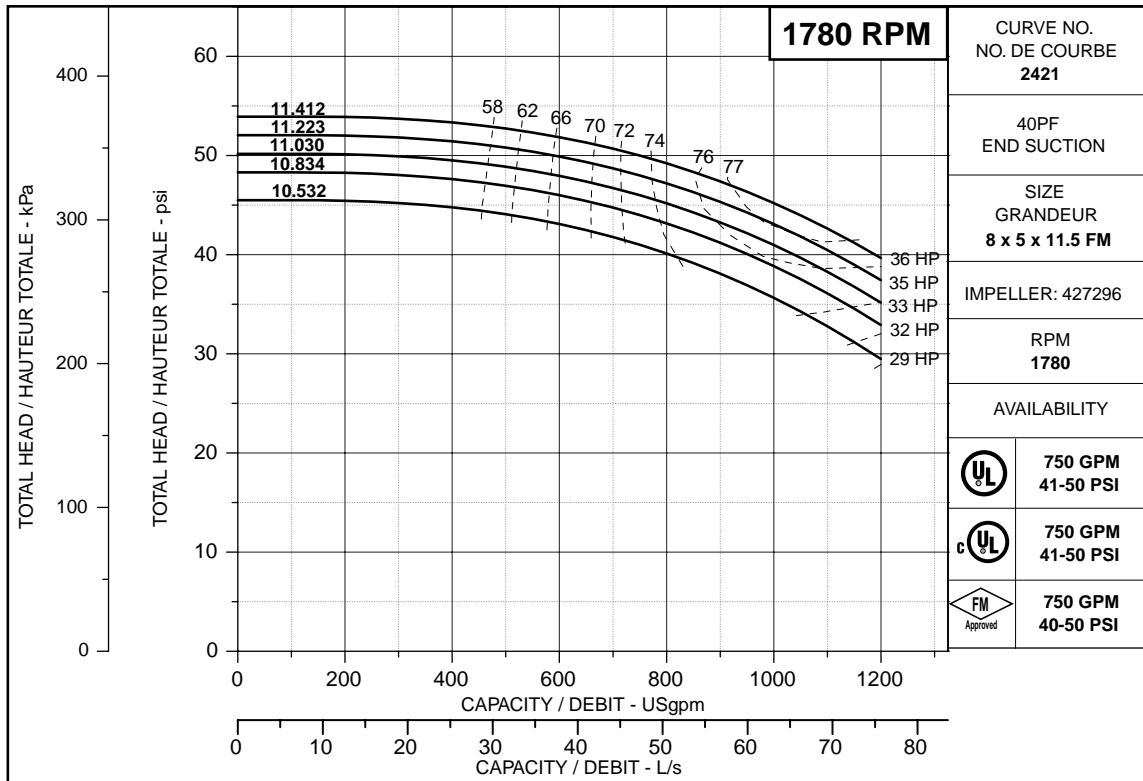

ARMSTRONG®

PERFORMANCE CURVES

Performance Guaranteed Only At Operating Point Indicated

750 USGPM

© S.A. Armstrong Limited 2002