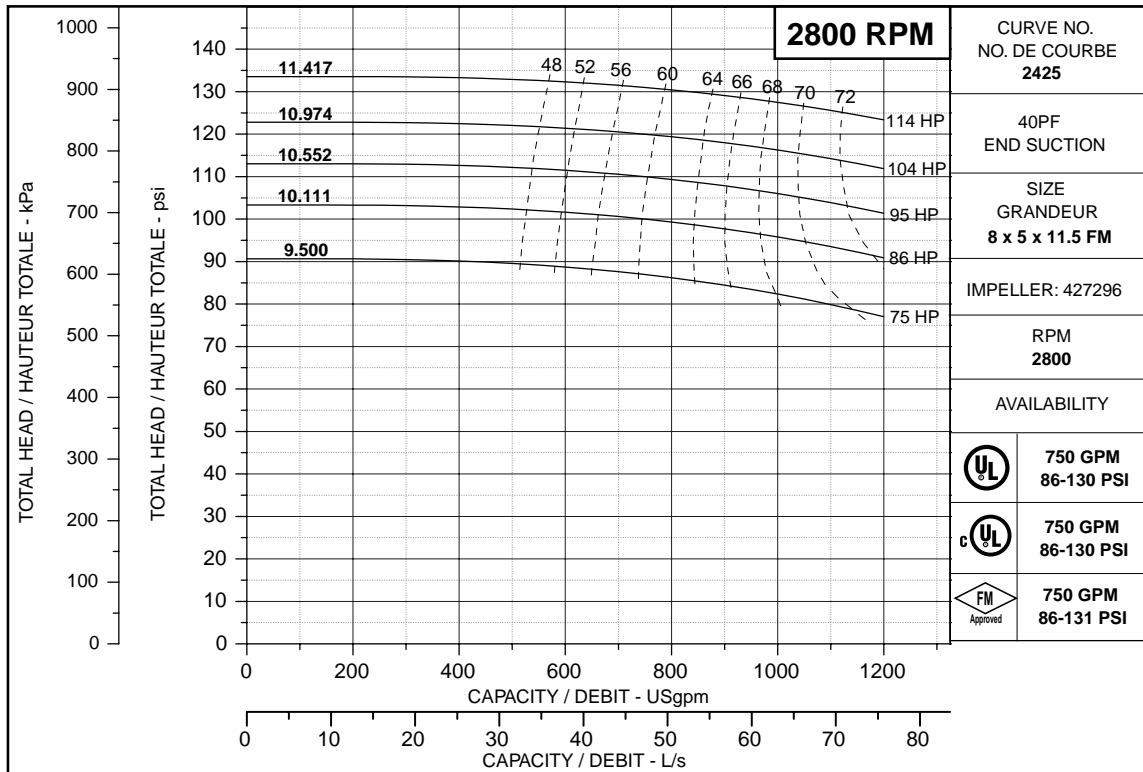

ARMSTRONG®

PERFORMANCE CURVES

Performance Guaranteed Only At Operating Point Indicated

750 USGPM

© S.A. Armstrong Limited 2002