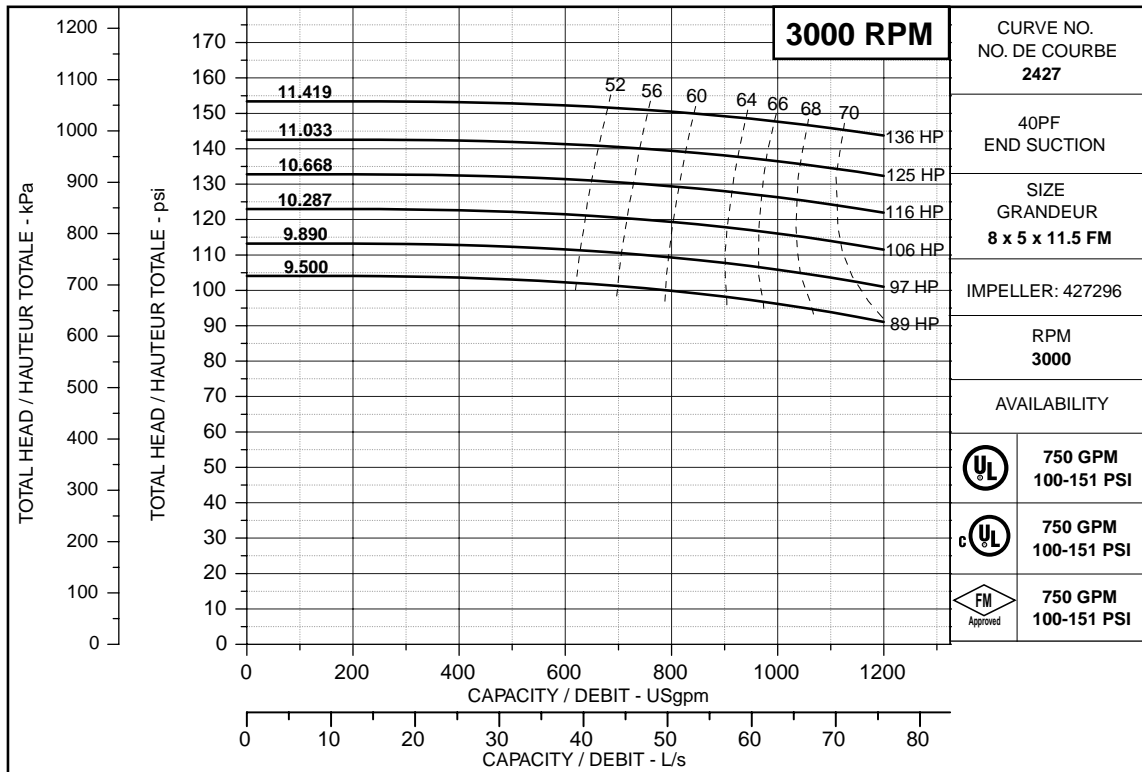

ARMSTRONG®

PERFORMANCE CURVES

Performance Guaranteed Only At Operating Point Indicated

750 USGPM

© S.A. Armstrong Limited 2002