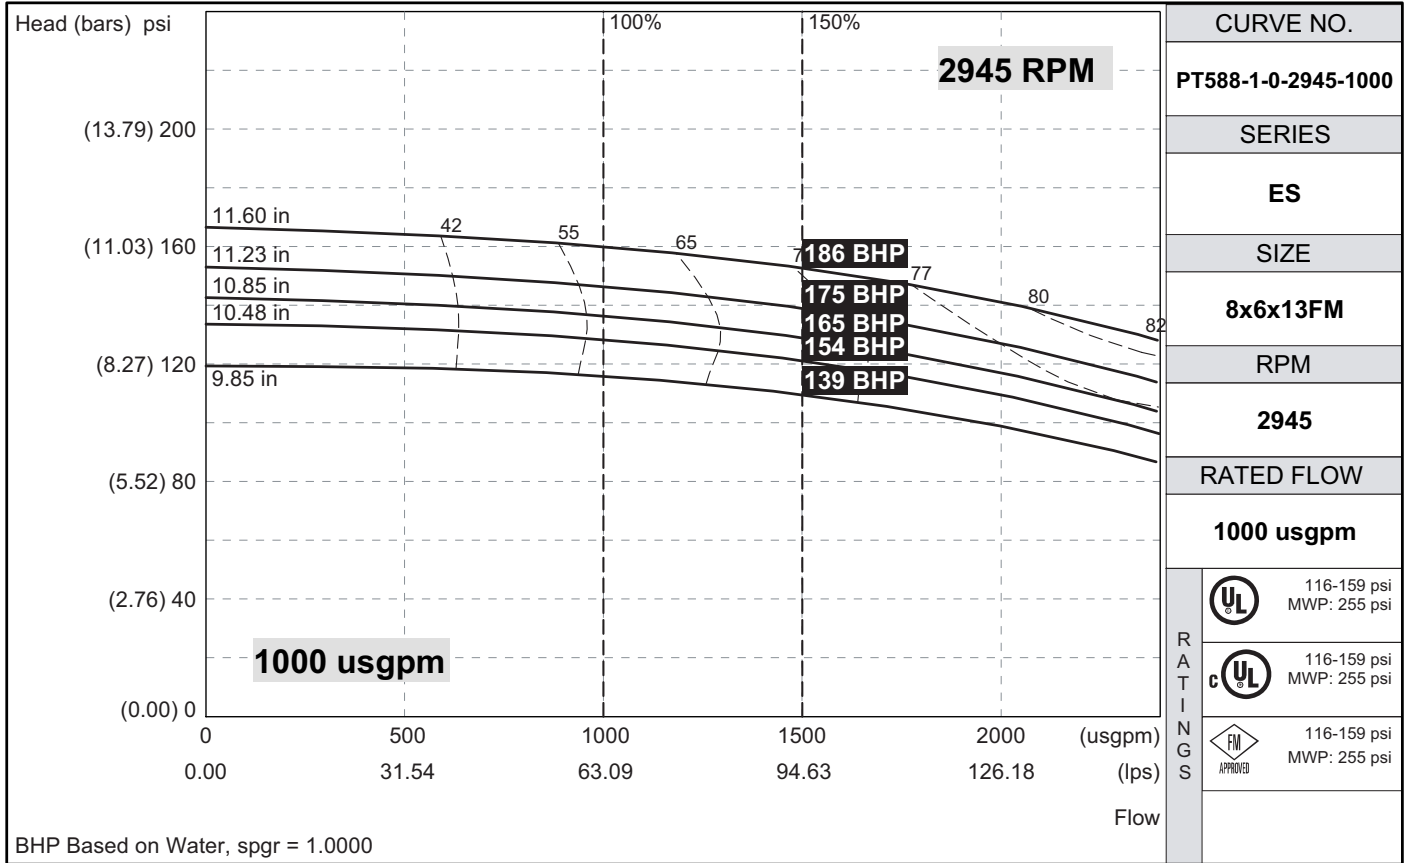

ES Series

8x6x13FM

PERFORMANCE CURVES

Note: Curve No. PT588-1-0-2945-1000 replaces Curve No. PT588-0-0-3000-1000

S. A. Armstrong Limited
23 Bertrand Avenue
Toronto, Ontario
Canada, M1L 2P3
T: (416) 755-2291
F (Main): (416) 759-9101