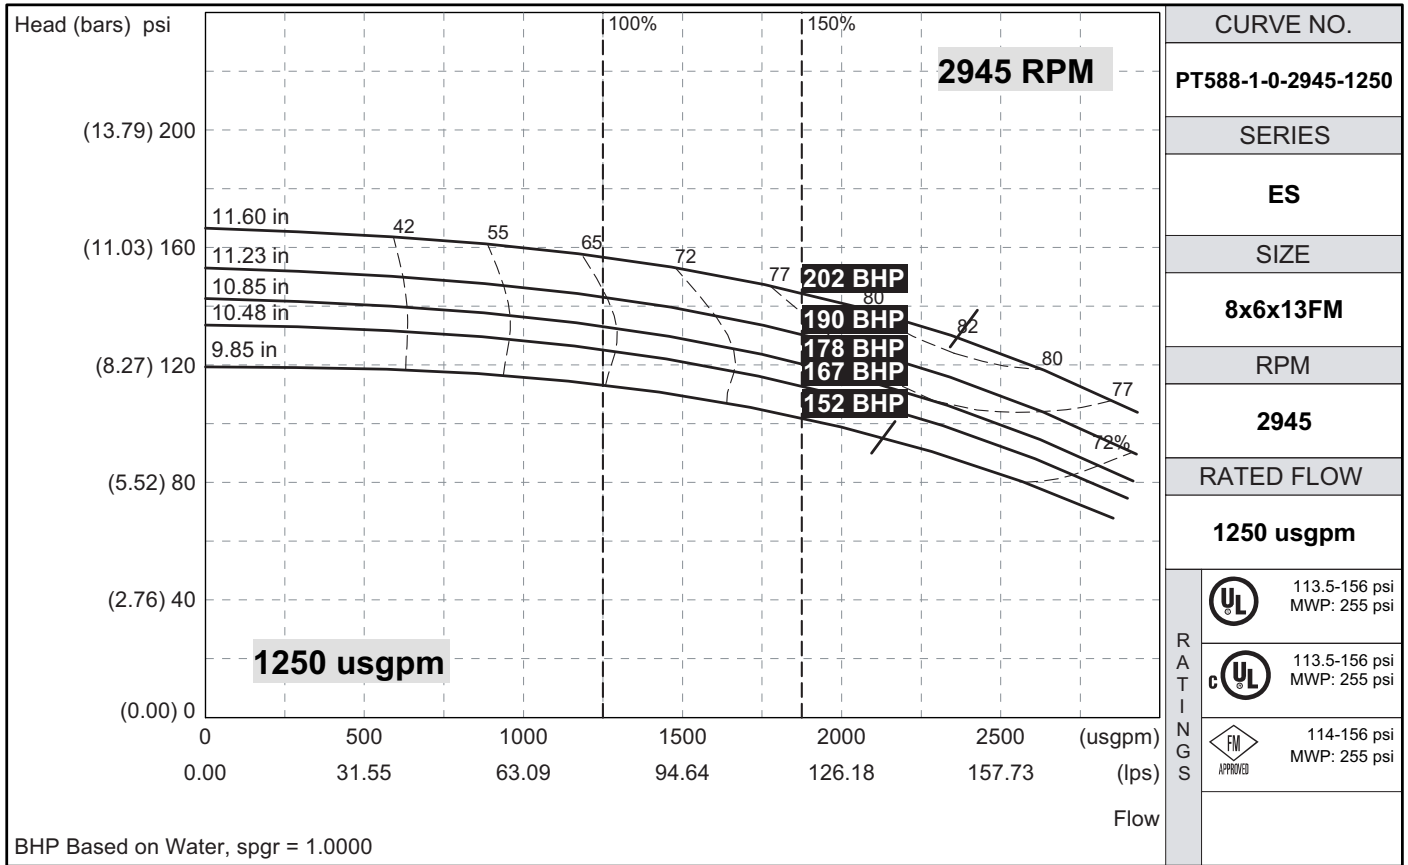

ES Series

8x6x13FM

PERFORMANCE CURVES

Note: Curve No. PT588-1-0-2945-1250 replaces Curve No. PT588-0-0-3000-1250

S. A. Armstrong Limited
23 Bertrand Avenue
Toronto, Ontario
Canada, M1L 2P3
T: (416) 755-2291
F (Main): (416) 759-9101