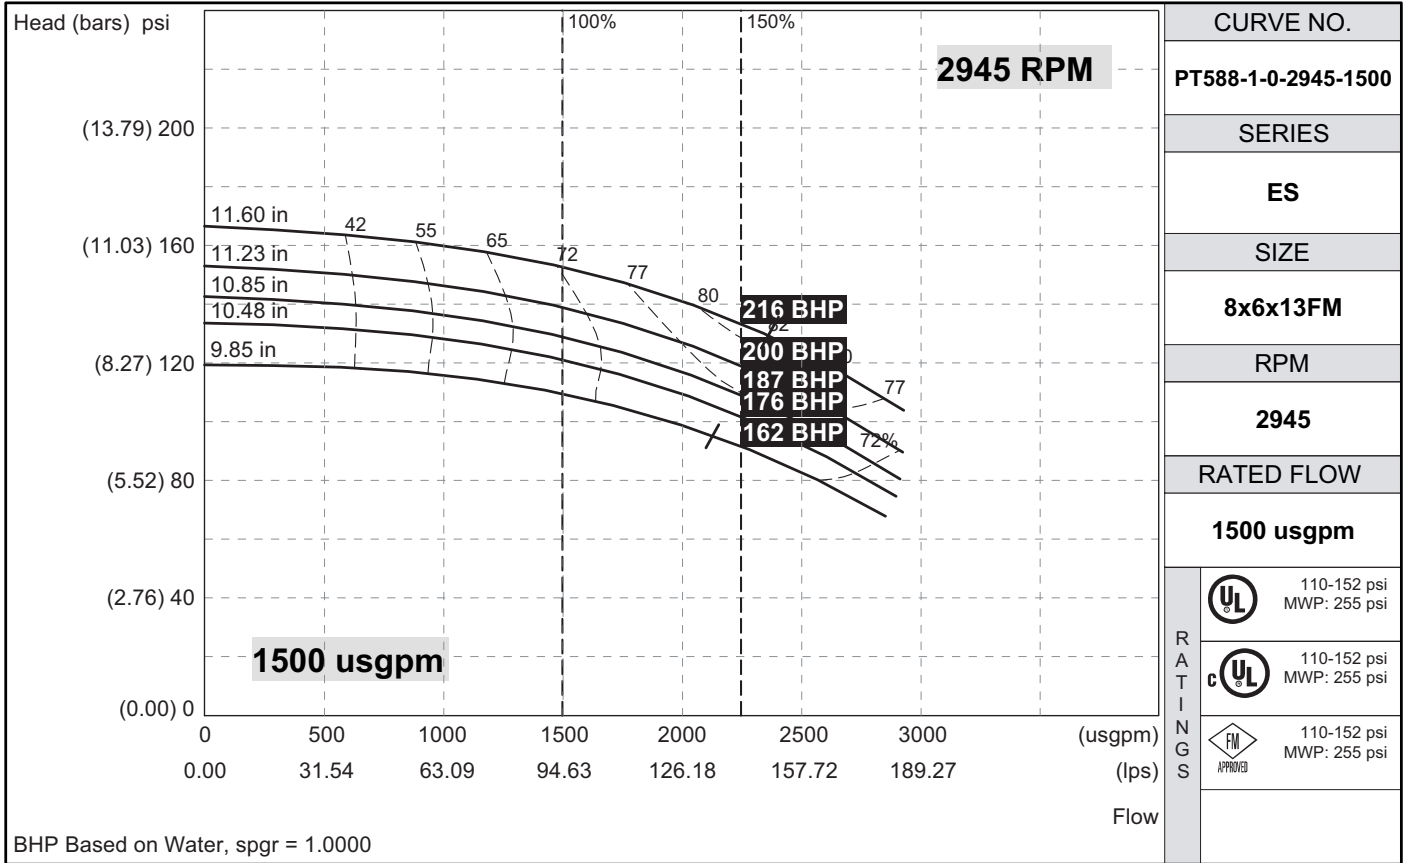

ES Series

8x6x13FM

PERFORMANCE CURVES

Note: Curve No. PT588-1-0-2945-1500 replaces Curve No. PT588-0-0-3000-1500

S. A. Armstrong Limited
 23 Bertrand Avenue
 Toronto, Ontario
 Canada, M1L 2P3
 T: (416) 755-2291
 F (Main): (416) 759-9101