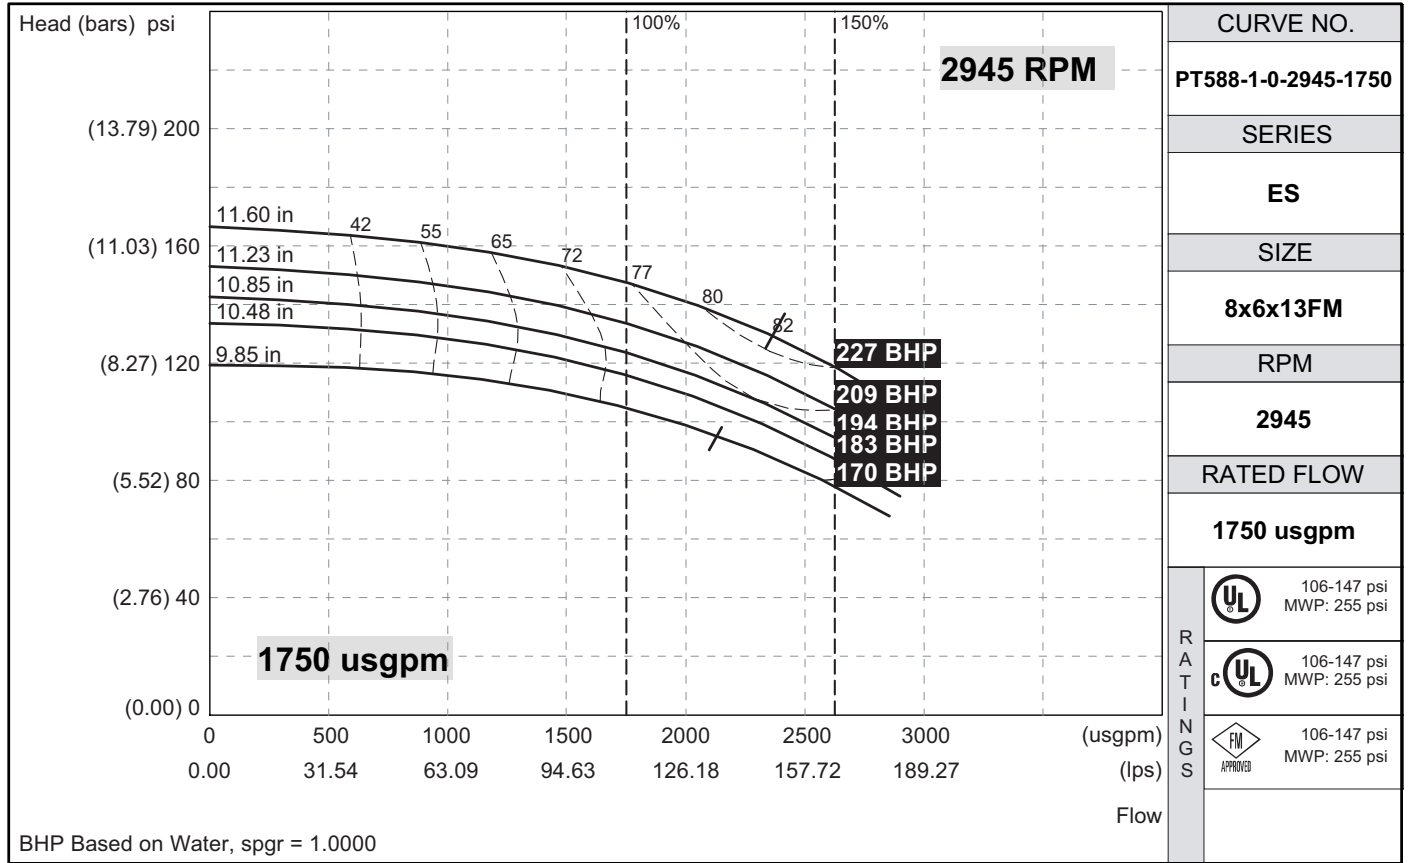

ES Series

8x6x13FM

PERFORMANCE CURVES

Note: Curve No. PT588-1-0-2945-1750 replaces Curve No. PT588-0-0-3000-1750

S. A. Armstrong Limited
23 Bertrand Avenue
Toronto, Ontario
Canada, M1L 2P3
T: (416) 755-2291
F (Main): (416) 759-9101