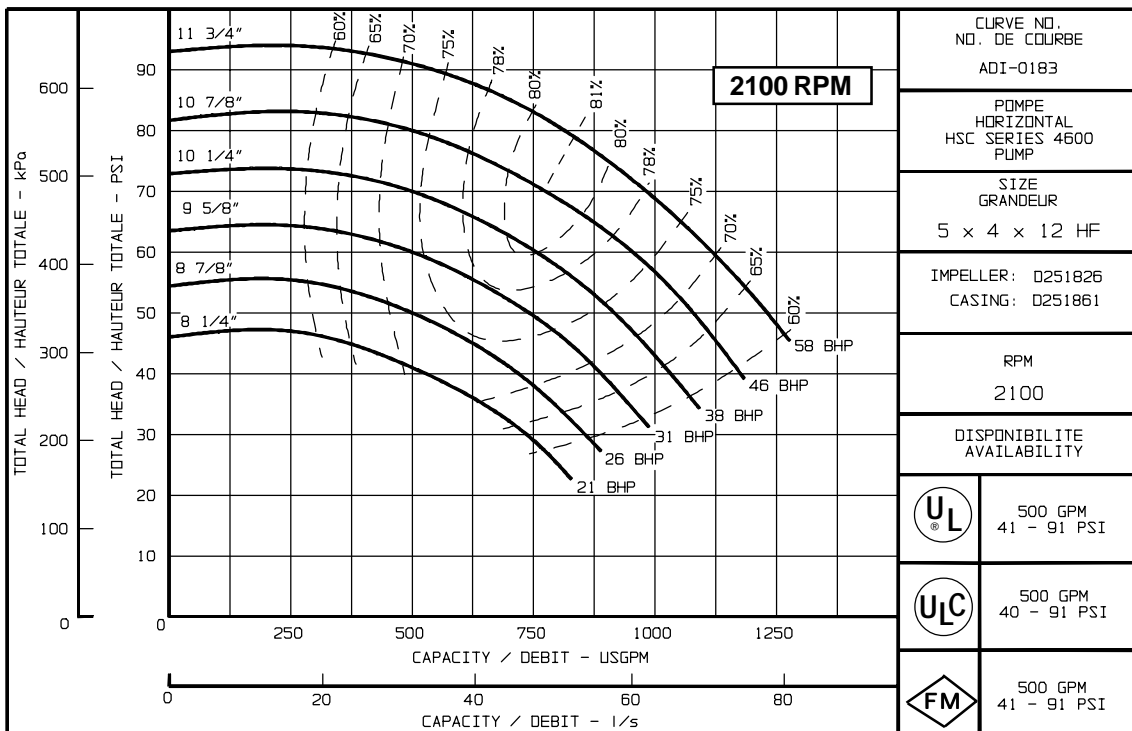

500 USGPM

S.A. Armstrong Limited
23 Bertrand Avenue
Toronto, Ontario
Canada, M1L 2P3
Tel: (416) 755-2291
Fax: (416) 759-9101

Armstrong Pumps Limited
Peartree Road, Stanway
Colchester, Essex
United Kingdom, C03 5JX
Tel: 01206-579491
Fax: 01206-760532

Armstrong Pumps Inc.
93 East Avenue
Buffalo, New York
U.S.A. 14120-6594
Tel: (716) 693-8813
Fax: (716) 693-8970

Armstrong Darling Inc.
2200 Place Transcanadienne
Montreal, Quebec
Canada, H9P 2X5
Tel: (514) 421-2424
Fax: (514) 421-2436
Printed in Canada