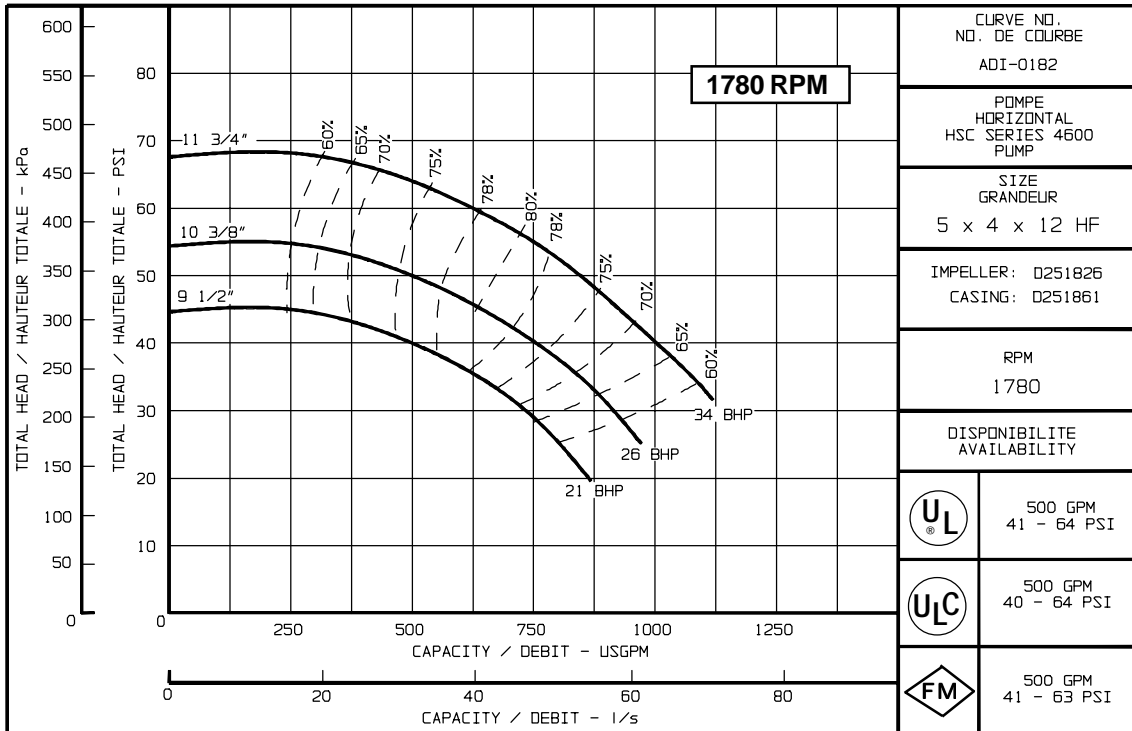

500 USGPM

S.A. Armstrong Limited
23 Bertrand Avenue
Toronto, Ontario
Canada, M1L 2P3
Tel: (416) 755-2291
Fax: (416) 759-9101

Armstrong Pumps Limited
Peartree Road, Stanway
Colchester, Essex
United Kingdom, C03 5JX
Tel: 01206-579491
Fax: 01206-760532

Armstrong Pumps Inc.
93 East Avenue
Buffalo, New York
U.S.A. 14120-6594
Tel: (716) 693-8813
Fax: (716) 693-8970

Armstrong Darling Inc.
2200 Place Transcanadienne
Montreal, Quebec
Canada, H9P 2X5
Tel: (514) 421-2424
Fax: (514) 421-2436
Printed in Canada