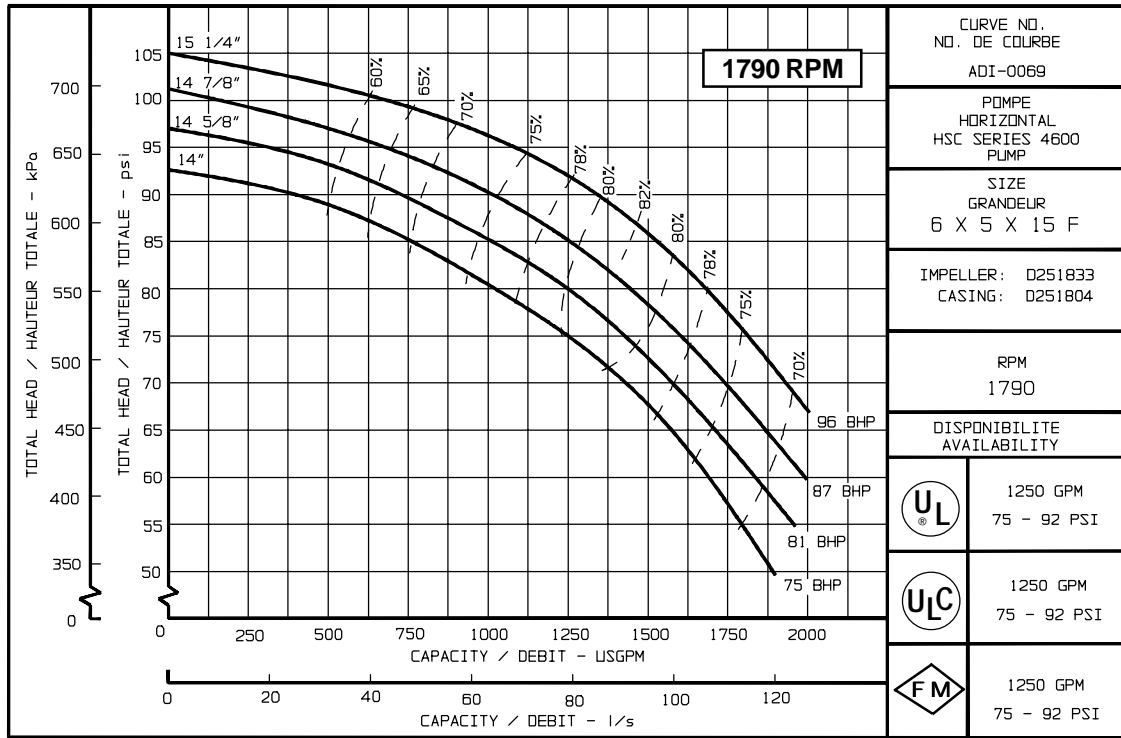

1250 USGPM

© S.A. Armstrong Limited 1999