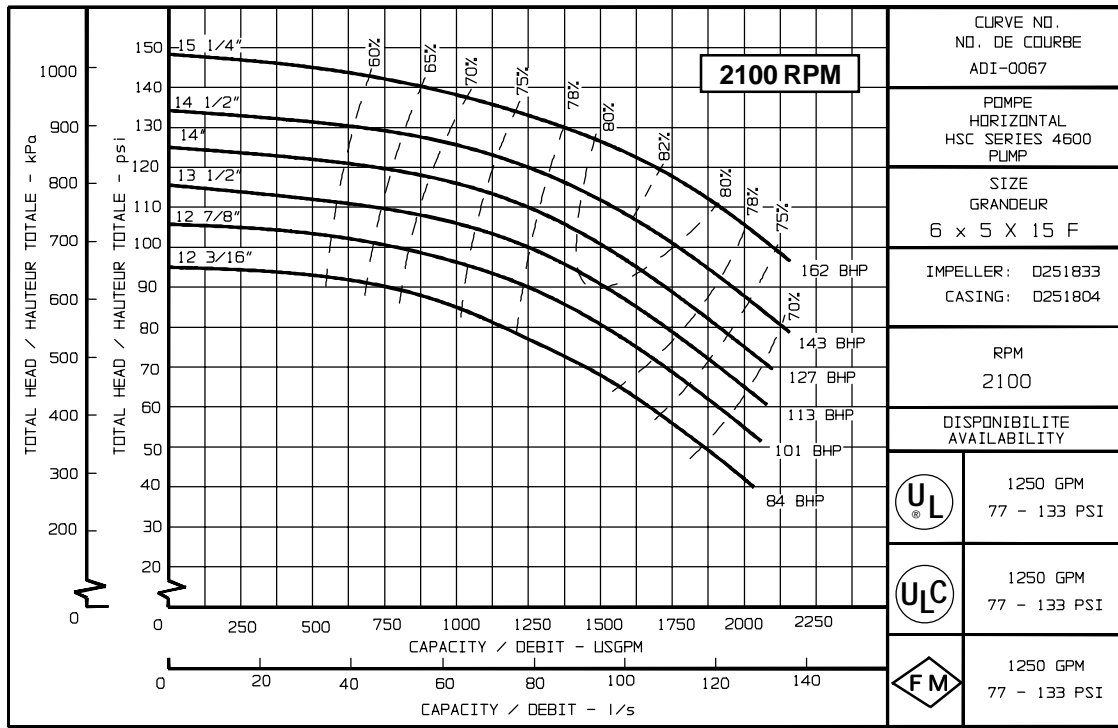

1250 USGPM

© S.A. Armstrong Limited 1999