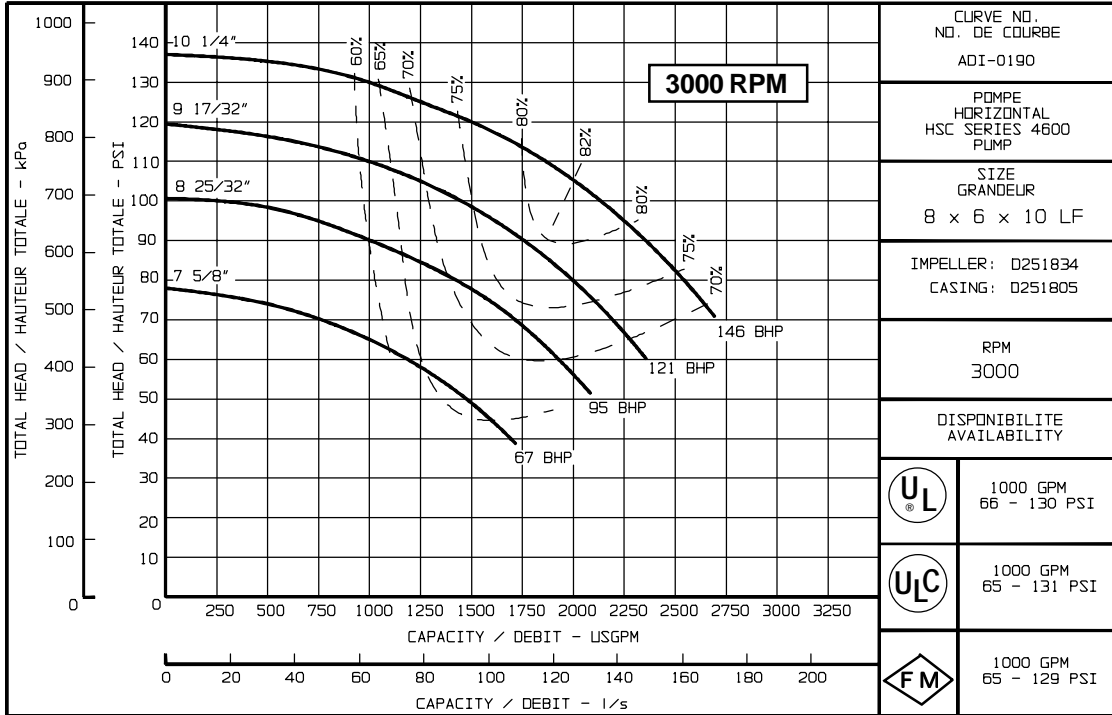

1250 USGPM

© S.A. Armstrong Limited 1999