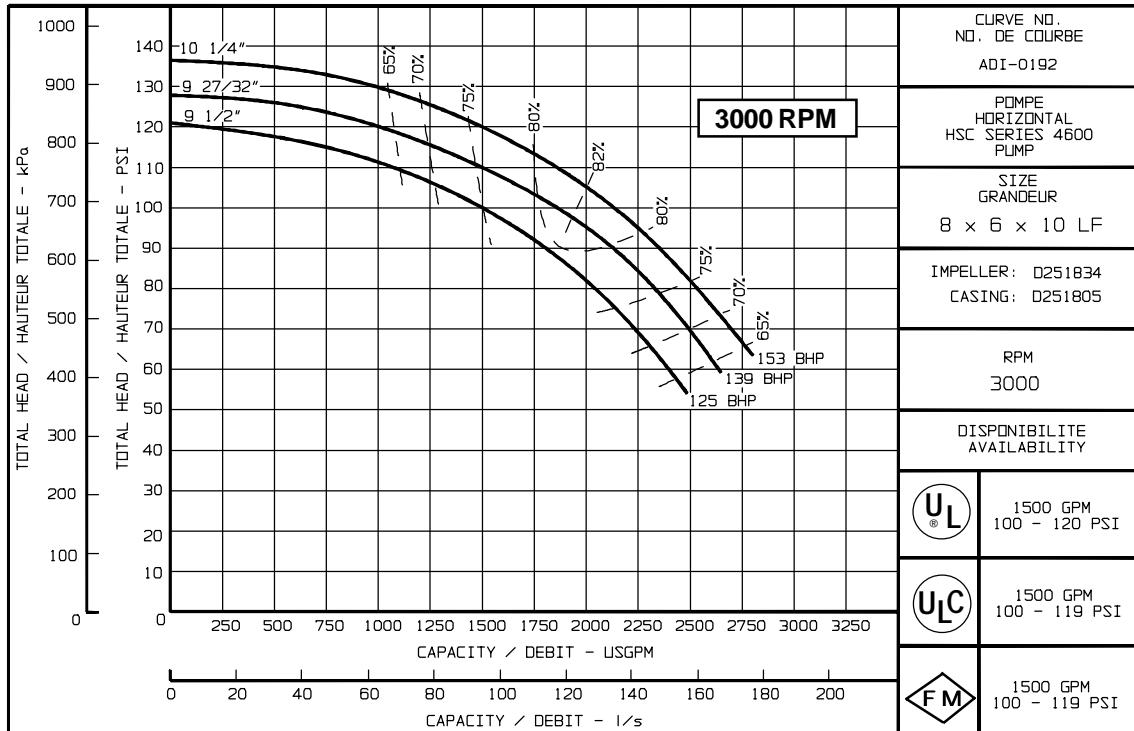

1500 USGPM

© S.A. Armstrong Limited 1999