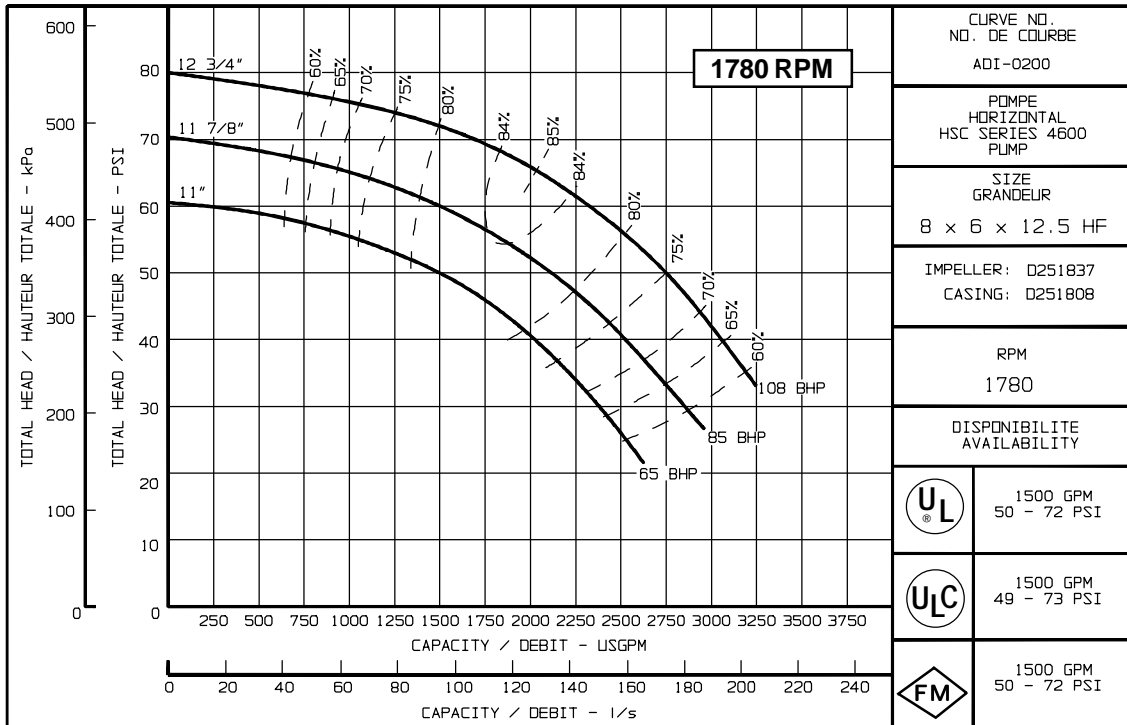

1500 USGPM

© S.A. Armstrong Limited 1999