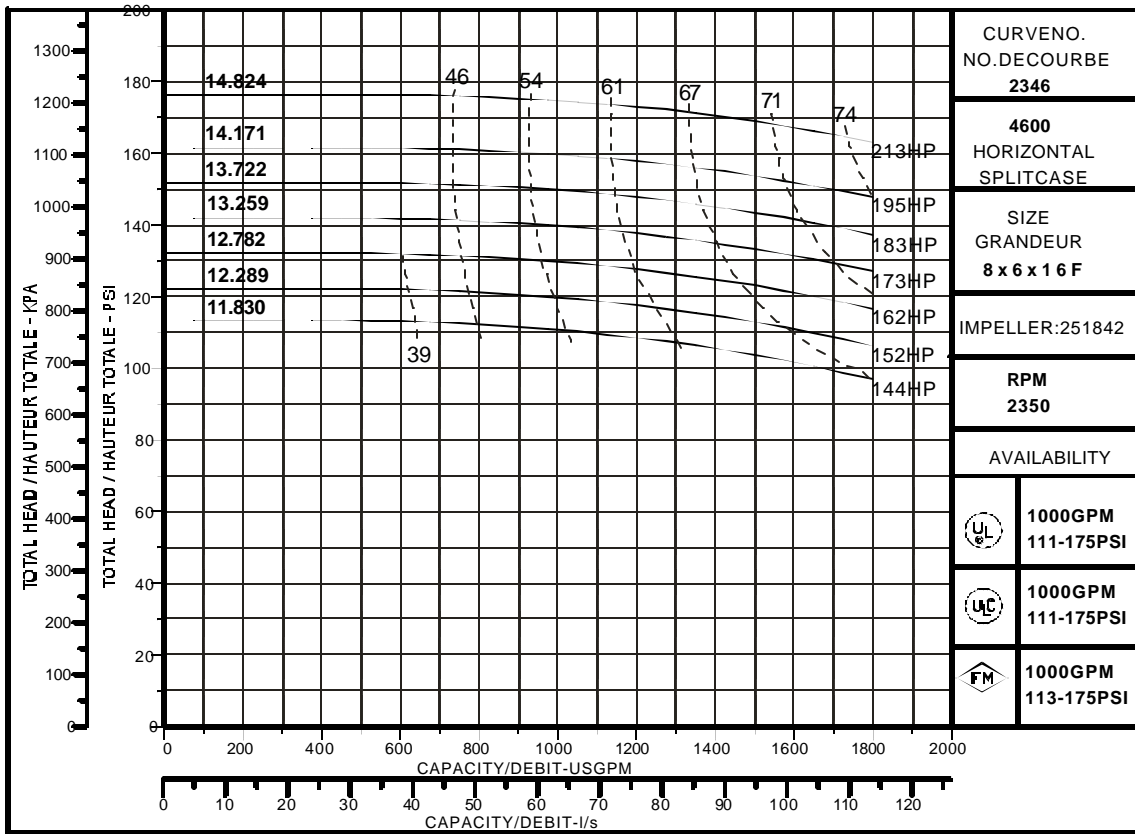

ARMSTRONG[®]

PERFORMANCE CURVES

Performance Guaranteed Only At Operating Point Indicated

CURVENO. NO. DECOURBE 2346	
4600 HORIZONTAL SPLITCASE	
SIZE GRANDEUR 8 x 6 x 16 F	
IMPELLER: 251842	
RPM 2350	
AVAILABILITY	
	1000GPM 111-175PSI
	1000GPM 111-175PSI
	1000GPM 113-175PSI