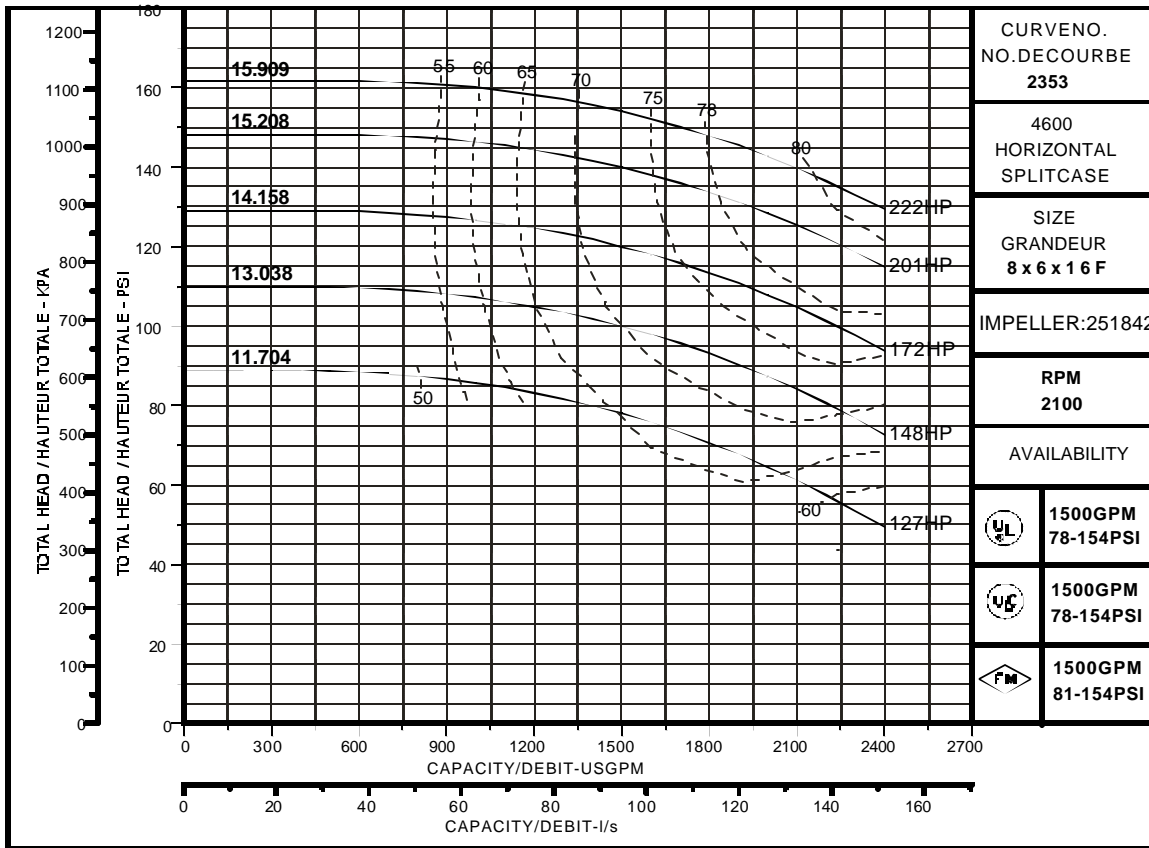

## PERFORMANCE CURVES

Performance Guaranteed Only At Operating Point Indicated

S. A. Armstrong Limited 2001