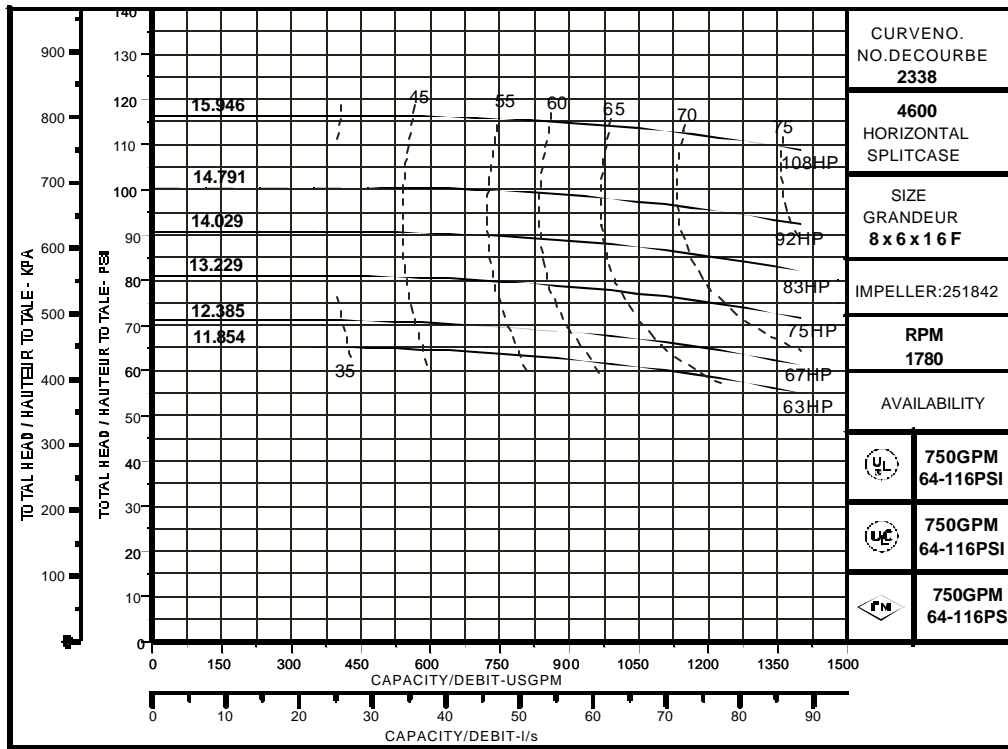

# ARMSTRONG

PERFORMANCE CURVES

Performance Guaranteed Only At Operating Point Indicated

CURVENO. NO.DECOURBE <b>2338</b>	
<b>4600</b> HORIZONTAL SPLITCASE	
SIZE GRANDEUR <b>8 x 6 x 1 6 F</b>	
IMPELLER:251842	
RPM <b>1780</b>	
AVAILABILITY	
	<b>750GPM</b> <b>64-116PSI</b>
	<b>750GPM</b> <b>64-116PSI</b>
	<b>750GPM</b> <b>64-116PSI</b>