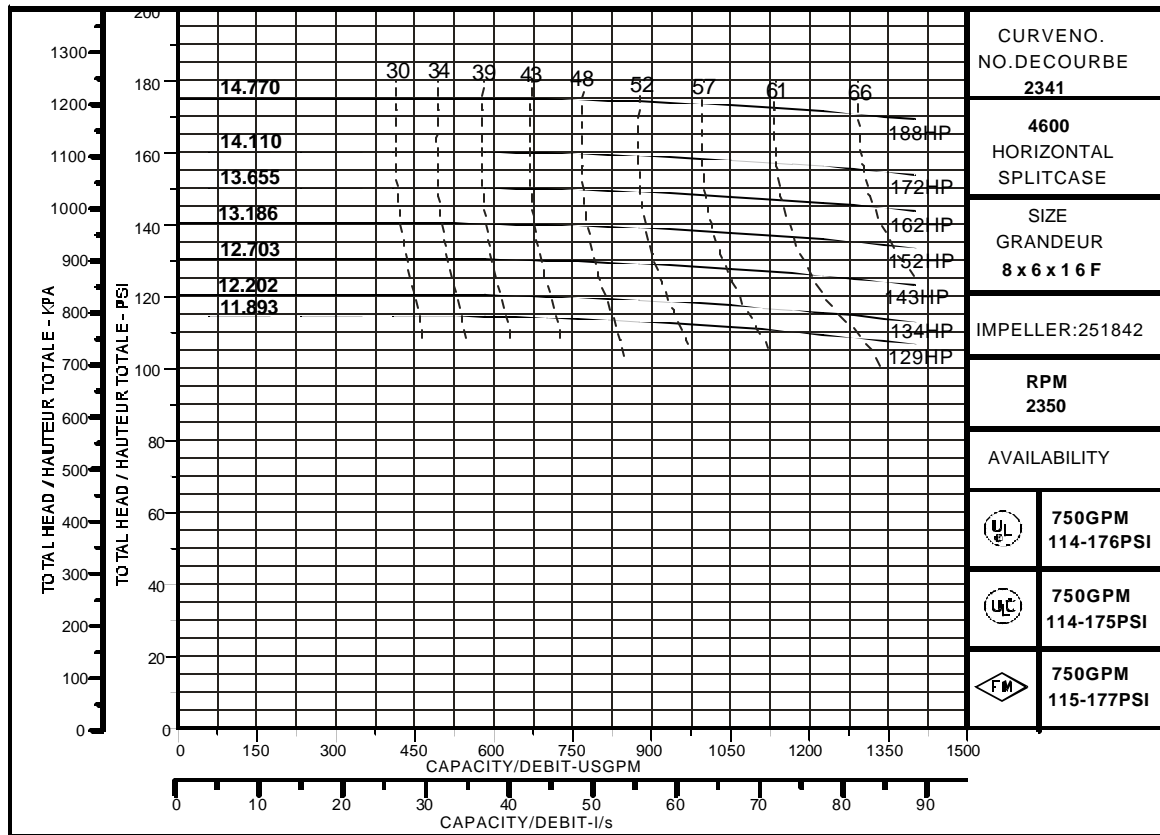

# ARMSTRONG

PERFORMANCE CURVES

Performance Guaranteed Only At Operating Point Indicated

CURVENO. NO.DECOURBE <b>2341</b>	
<b>4600</b> HORIZONTAL SPLITCASE	
SIZE GRANDEUR <b>8 x 6 x 16 F</b>	
IMPELLER:251842	
RPM <b>2350</b>	
AVAILABILITY	
	<b>750GPM</b> <b>114-176PSI</b>
	<b>750GPM</b> <b>114-175PSI</b>
	<b>750GPM</b> <b>115-177PSI</b>