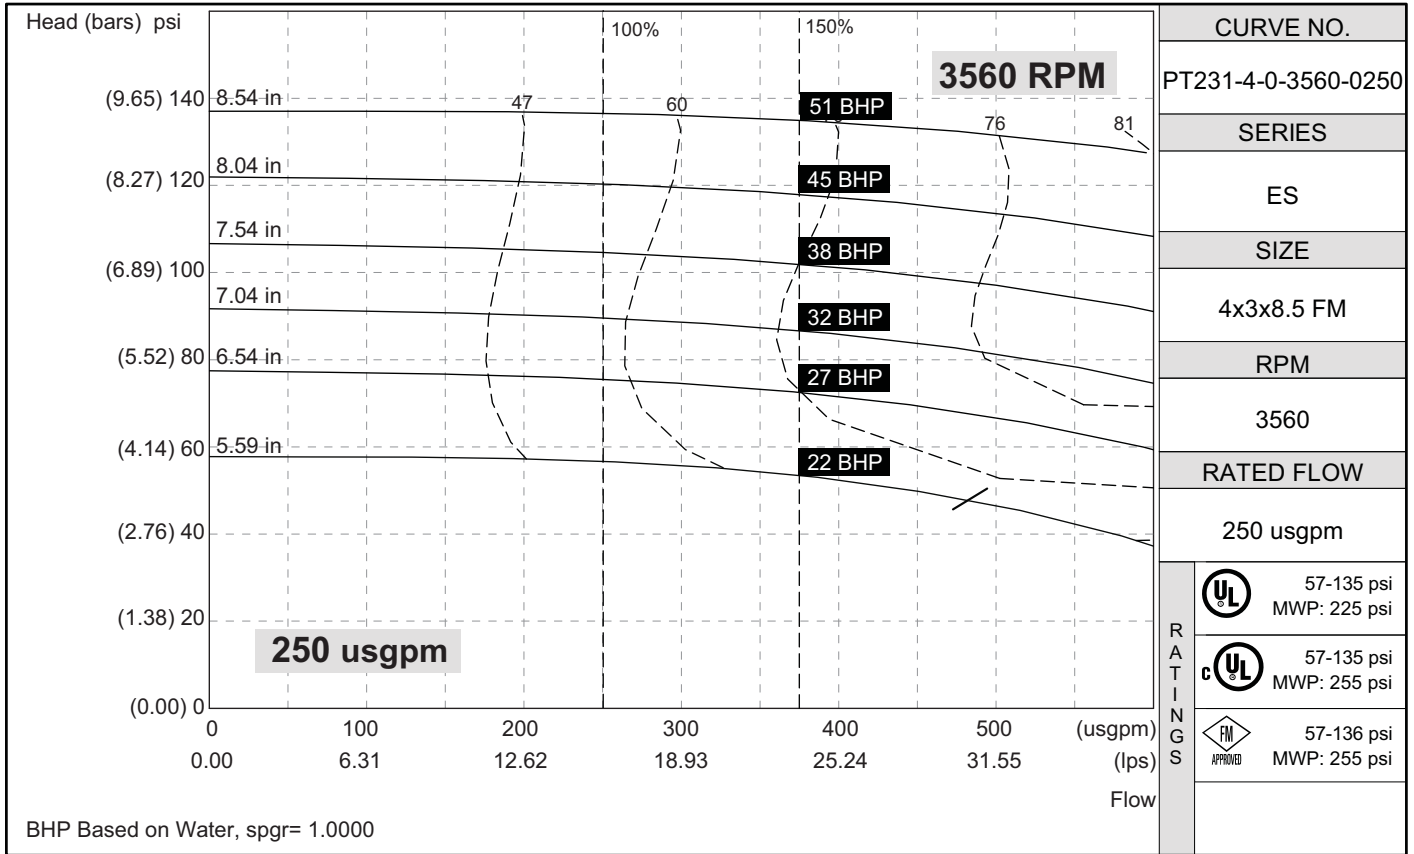

ES Series

4x3x8.5 FM

PERFORMANCE CURVES

Note: Curve No PT231-4-0-3560-0250 replaces Curve No 2360

S. A. Armstrong Limited
 23 Bertrand Avenue
 Toronto, Ontario
 Canada, M1L 2P3
 T: 416-755-2291
 F: 416-759-9101