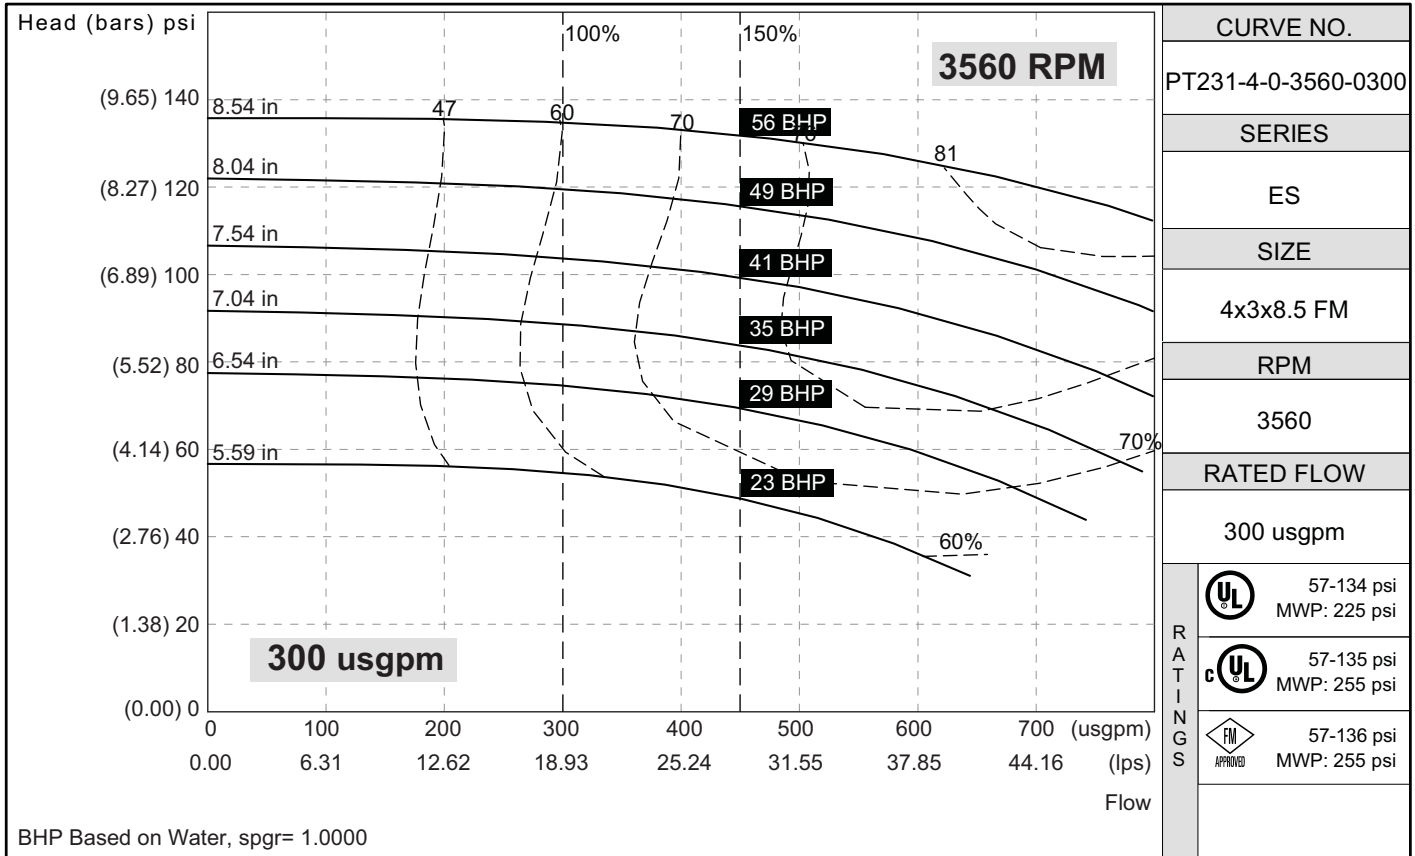

ES Series

4x3x8.5 FM

PERFORMANCE CURVES

Note: Curve No PT231-4-0-3560-0300 replaces Curve No 2364

S. A. Armstrong Limited
 23 Bertrand Avenue
 Toronto, Ontario
 Canada, M1L 2P3
 T: 416-755-2291
 F: 416-759-9101