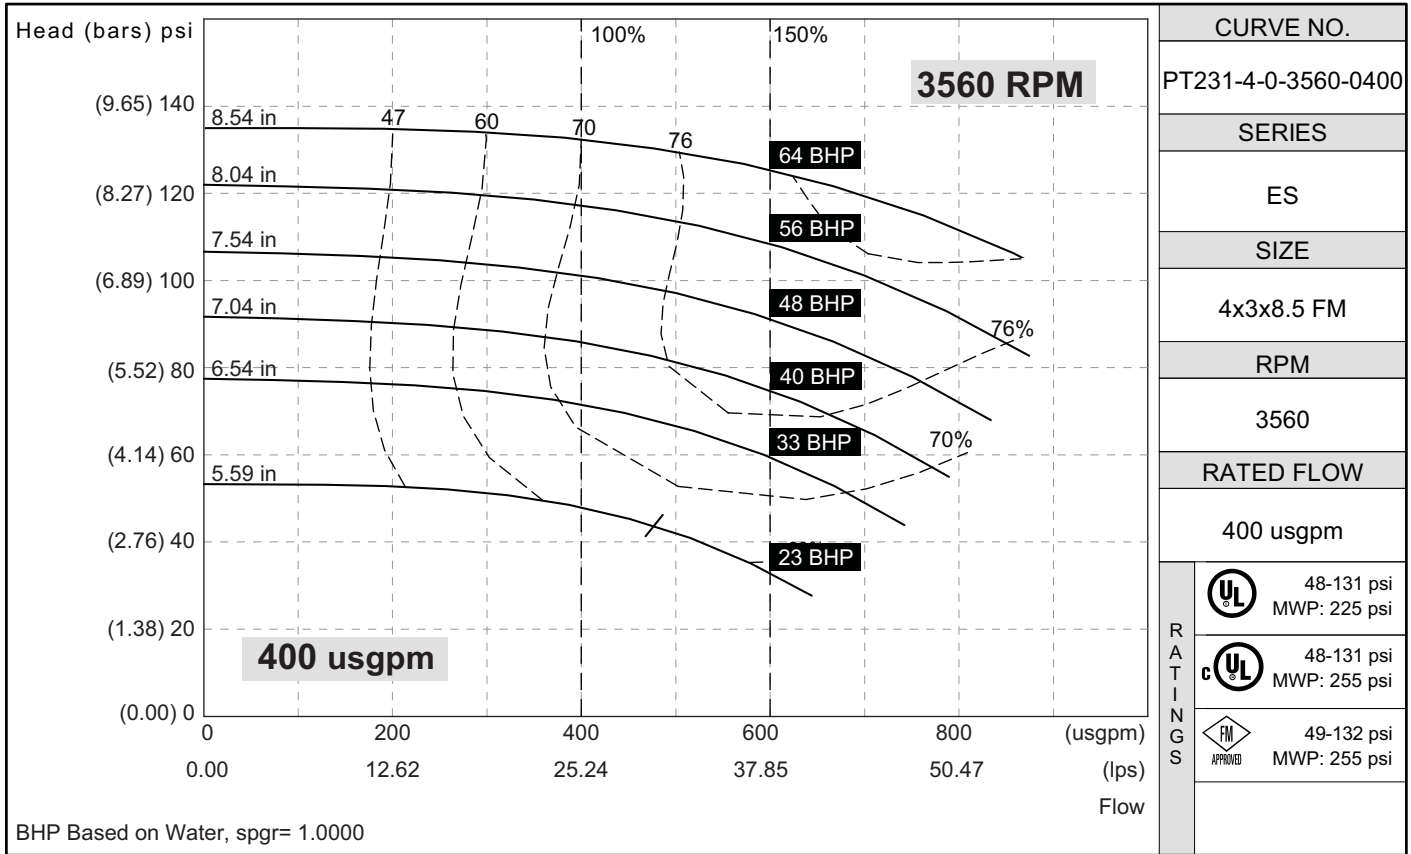

ES Series

4x3x8.5 FM

PERFORMANCE CURVES

Note: Curve No PT231-4-0-3560-0400 replaces Curve No 2368

S. A. Armstrong Limited
 23 Bertrand Avenue
 Toronto, Ontario
 Canada, M1L 2P3
 T: 416-755-2291
 F: 416-759-9101