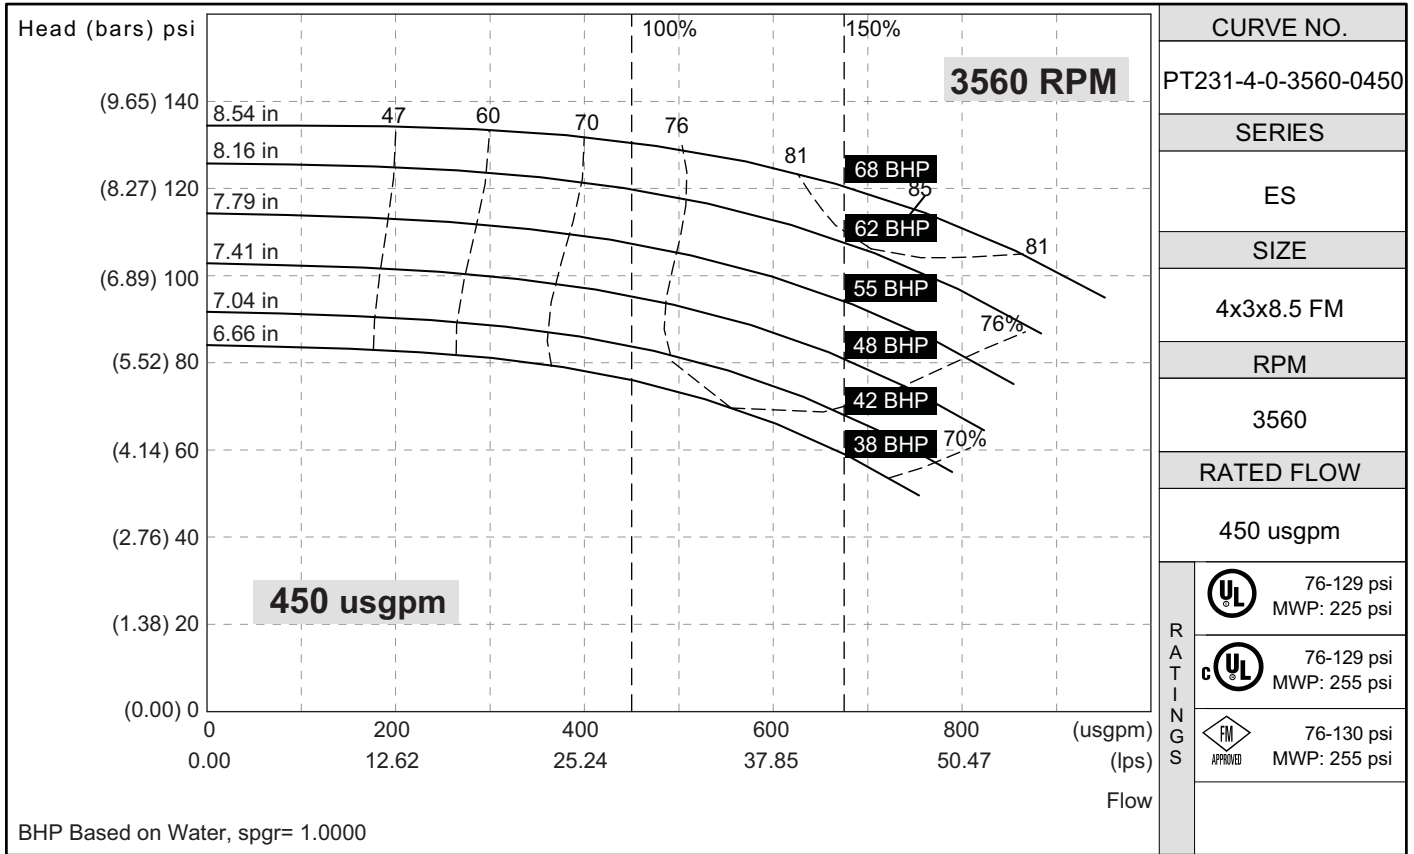

## 4x3x8.5 FM

## PERFORMANCE CURVES

Note: Curve No PT231-4-0-3560-0450 replaces Curve No 2371

S. A. Armstrong Limited  
23 Bertrand Avenue  
Toronto, Ontario  
Canada, M1L 2P3  
T: 416-755-2291  
F: 416-759-9101

Armstrong Pumps Inc.  
93 East Avenue  
North Tonawanda, New York  
U.S.A. 14120-6594  
T: 716-693-8813  
F: 716-693-8970