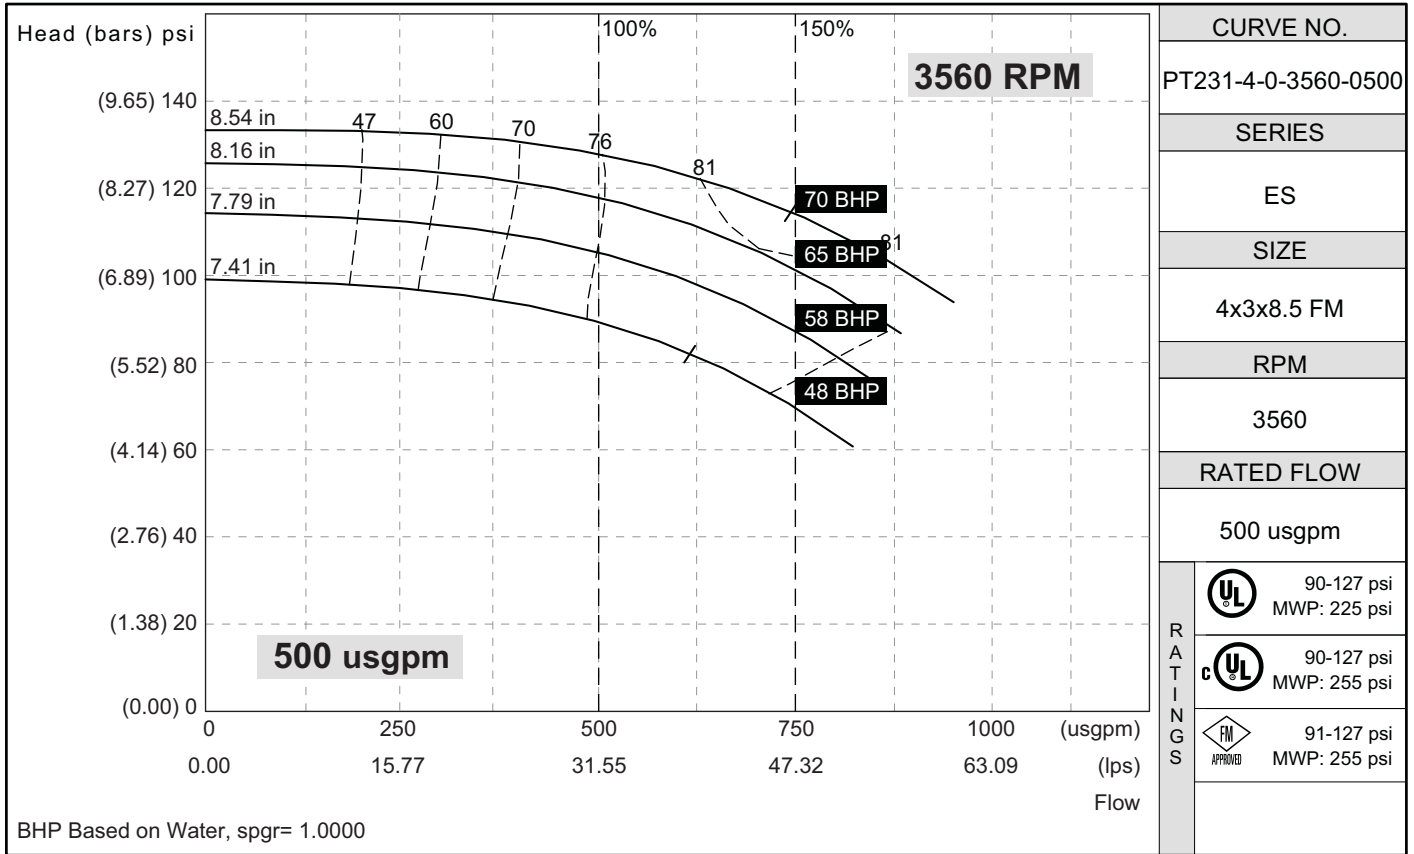

ES Series

4x3x8.5 FM

PERFORMANCE CURVES

Note: Curve No PT231-4-0-3560-0500 replaces Curve No 2372

S. A. Armstrong Limited
23 Bertrand Avenue
Toronto, Ontario
Canada, M1L 2P3
T: 416-755-2291
F: 416-759-9101