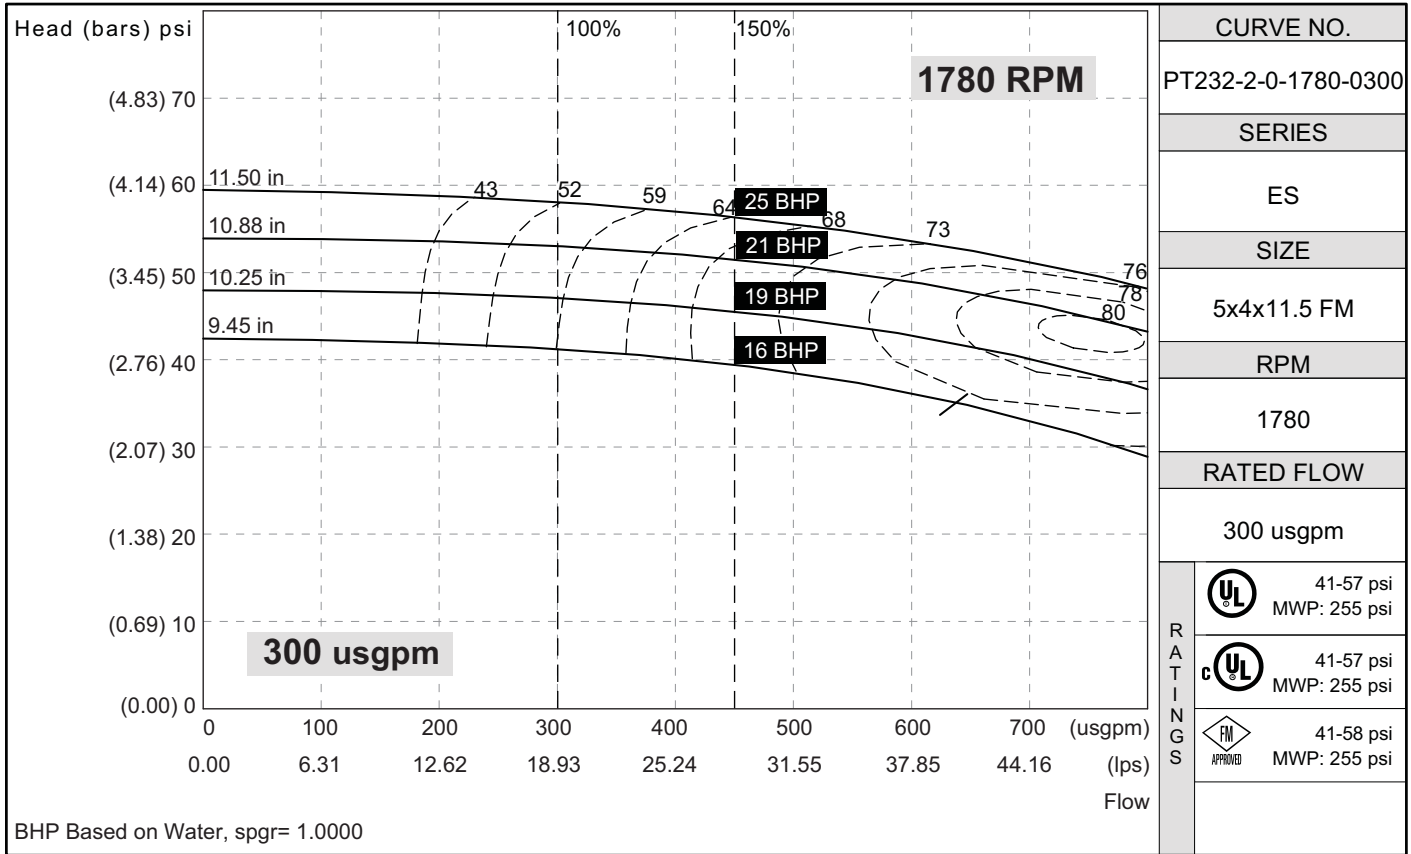

## 5x4x11.5 FM

## PERFORMANCE CURVES

Note: Curve No PT232-2-0-1780-0300 replaces Curve No 2394

S. A. Armstrong Limited  
23 Bertrand Avenue  
Toronto, Ontario  
Canada, M1L 2P3  
T: 416-755-2291  
F: 416-759-9101

Armstrong Pumps Inc.  
93 East Avenue  
North Tonawanda, New York  
U.S.A. 14120-6594  
T: 716-693-8813  
F: 716-693-8970