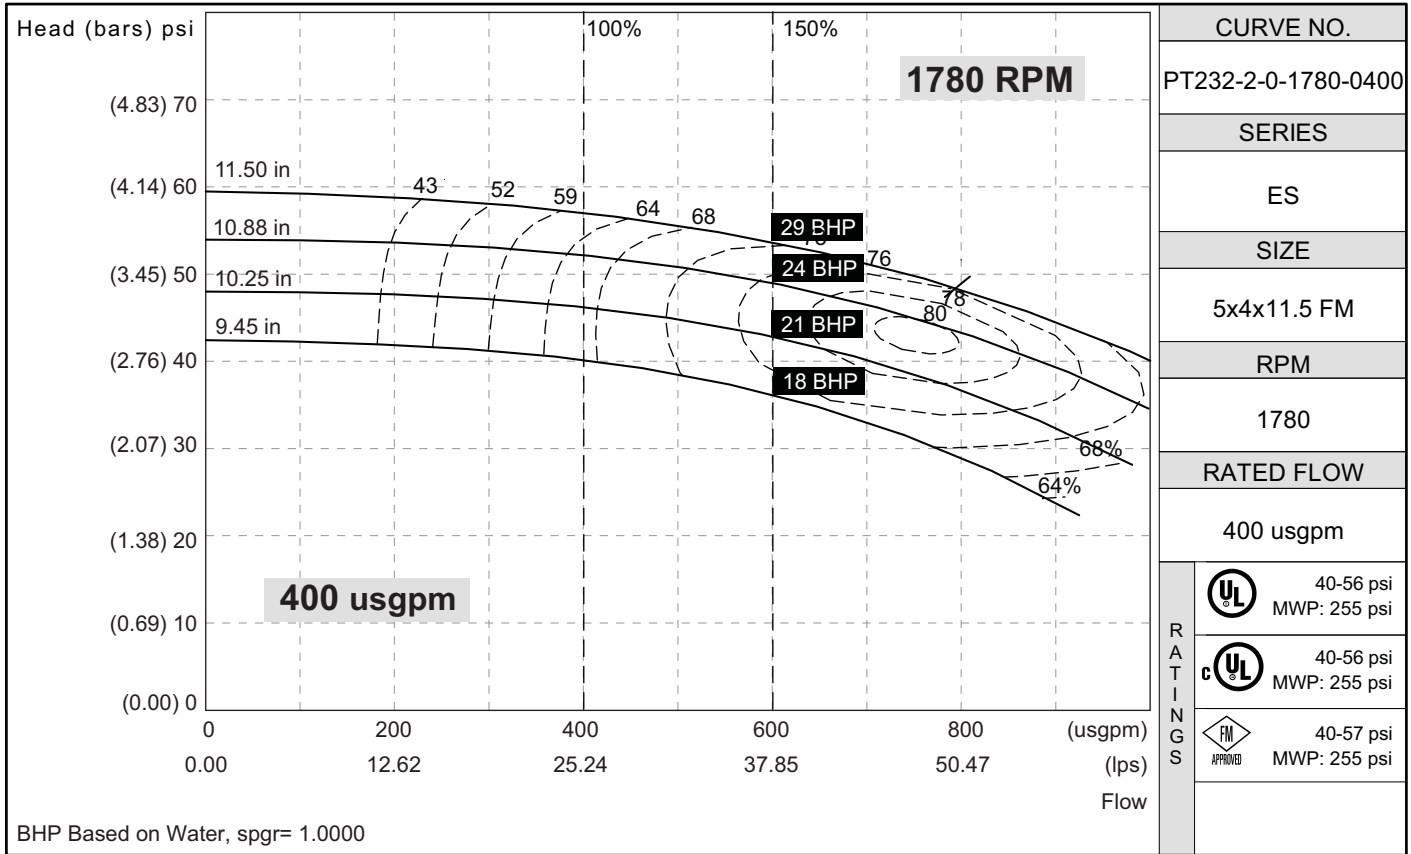

ES Series

5x4x11.5 FM

PERFORMANCE CURVES

Note: Curve No PT232-2-0-1780-0400 replaces Curve No 2396

S. A. Armstrong Limited
 23 Bertrand Avenue
 Toronto, Ontario
 Canada, M1L 2P3
 T: 416-755-2291
 F: 416-759-9101