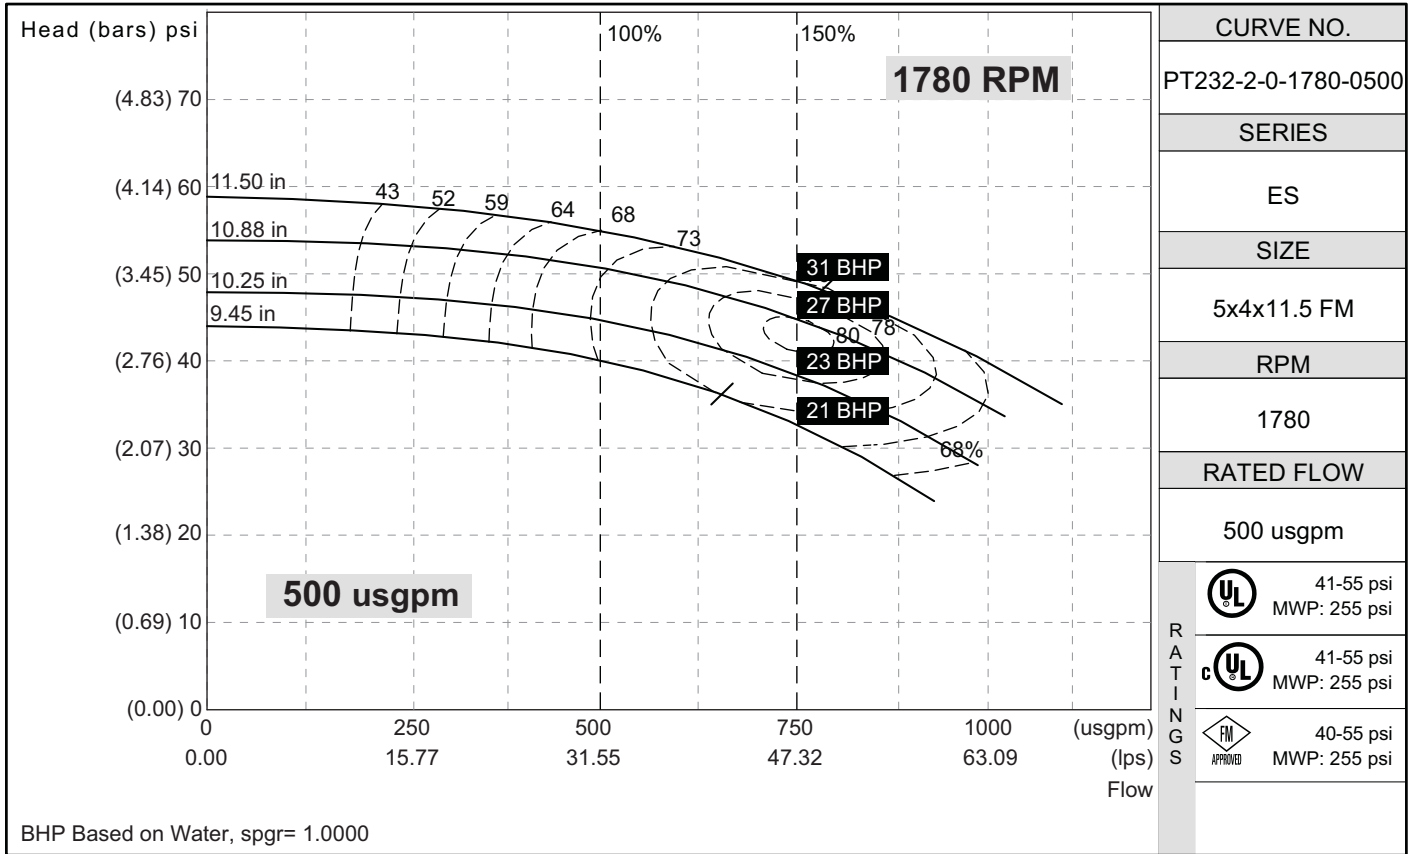

## 5x4x11.5 FM

## PERFORMANCE CURVES

Note: Curve No PT232-2-0-1780-0500 replaces Curve No 2398

S. A. Armstrong Limited  
23 Bertrand Avenue  
Toronto, Ontario  
Canada, M1L 2P3  
T: 416-755-2291  
F: 416-759-9101

Armstrong Pumps Inc.  
93 East Avenue  
North Tonawanda, New York  
U.S.A. 14120-6594  
T: 716-693-8813  
F: 716-693-8970