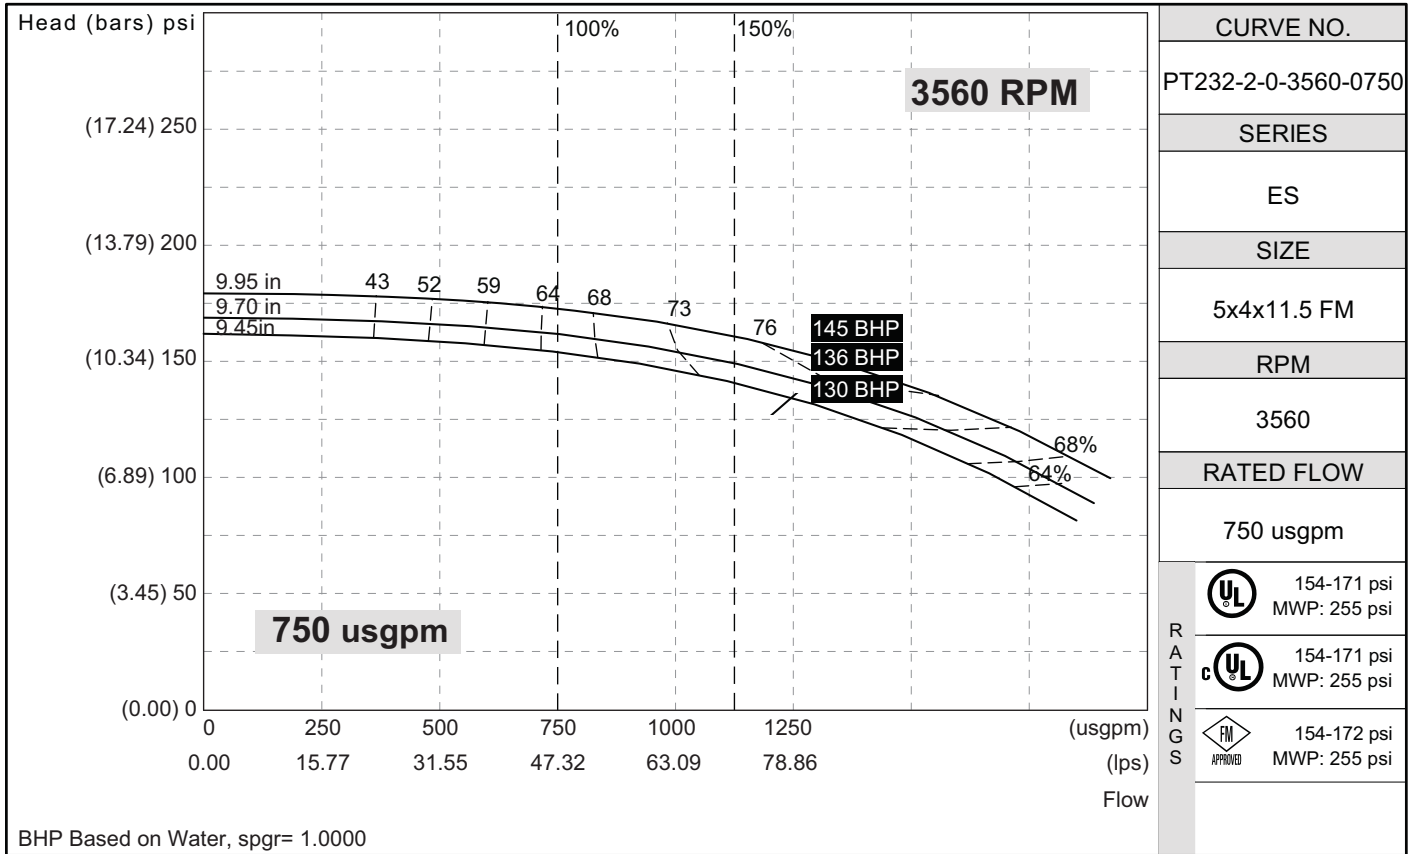

ES Series

5x4x11.5 FM

PERFORMANCE CURVES

Note: Curve No PT232-2-0-3560-0750 replaces Curve No 2412

S. A. Armstrong Limited
23 Bertrand Avenue
Toronto, Ontario
Canada, M1L 2P3
T: 416-755-2291
F: 416-759-9101