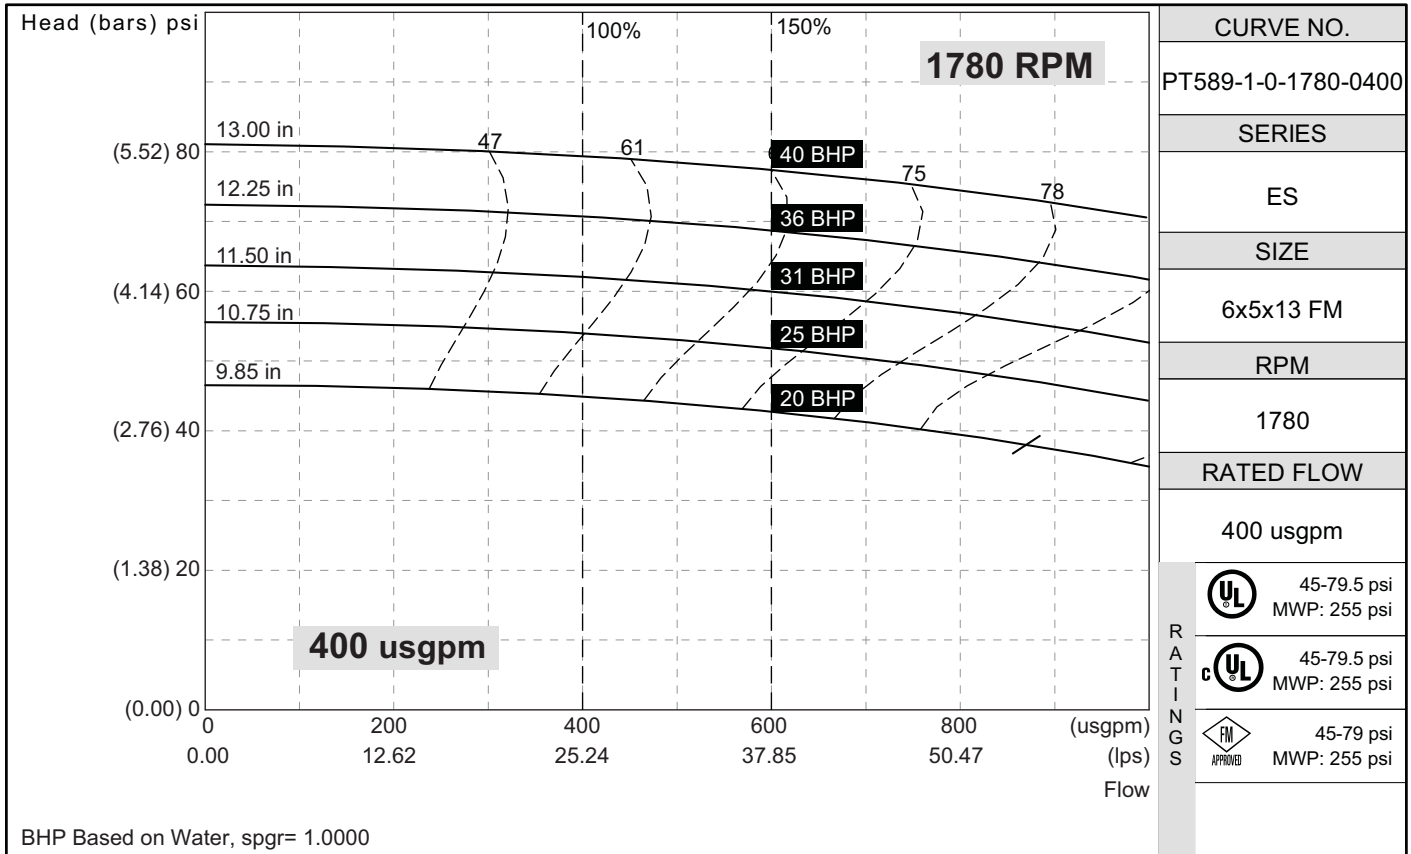

ES Series

6x5x13 FM

PERFORMANCE CURVES

Note: Curve No PT589-1-0-1780-0400 replaces Curve No PT589-0-0-1800-400

S. A. Armstrong Limited
 23 Bertrand Avenue
 Toronto, Ontario
 Canada, M1L 2P3
 T: 416-755-2291
 F: 416-759-9101