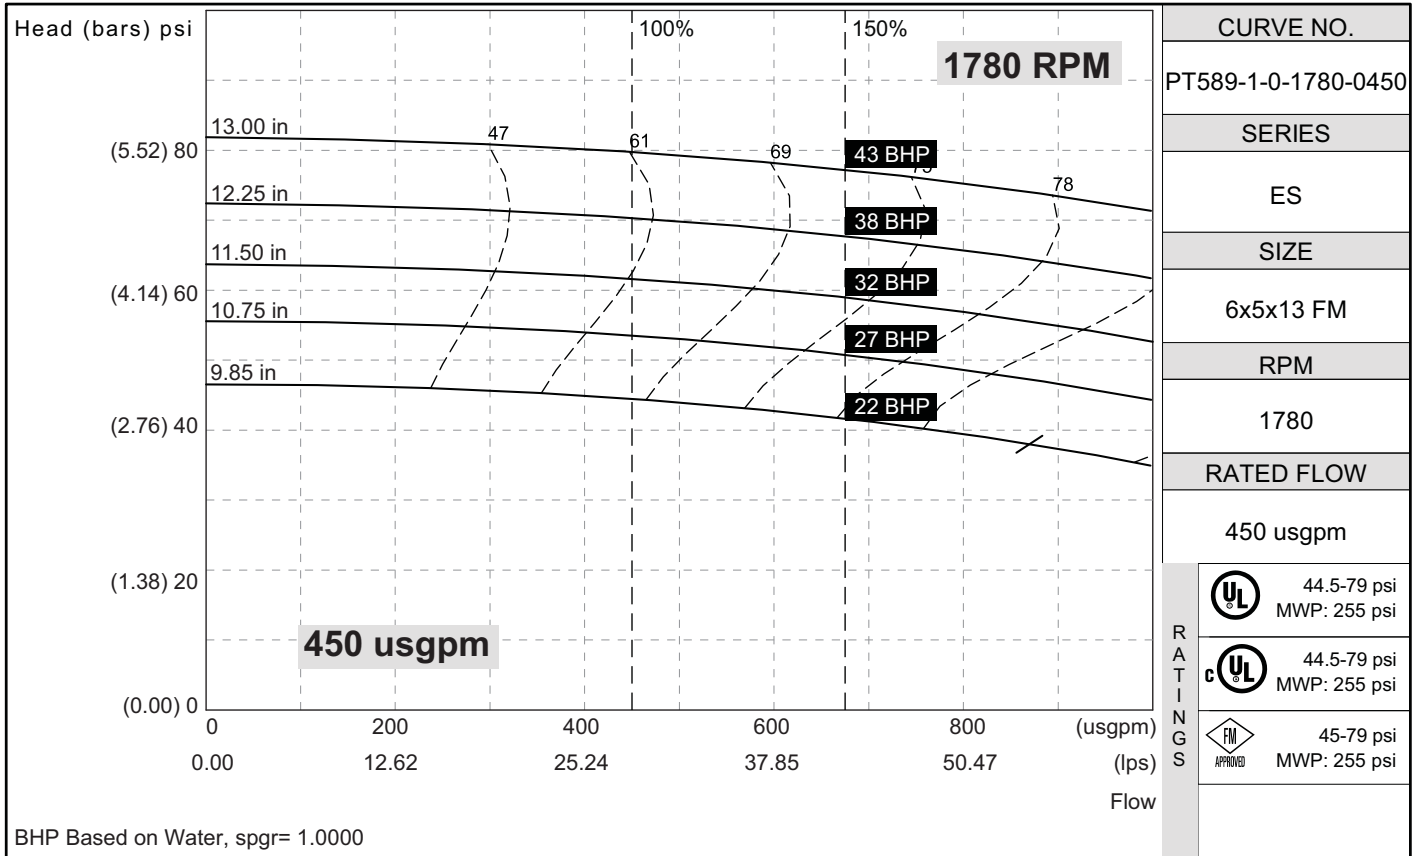

ES Series

6x5x13 FM

PERFORMANCE CURVES

Note: Curve No PT589-1-0-1780-0450 replaces Curve No PT589-0-0-1800-450

S. A. Armstrong Limited
23 Bertrand Avenue
Toronto, Ontario
Canada, M1L 2P3
T: 416-755-2291
F: 416-759-9101