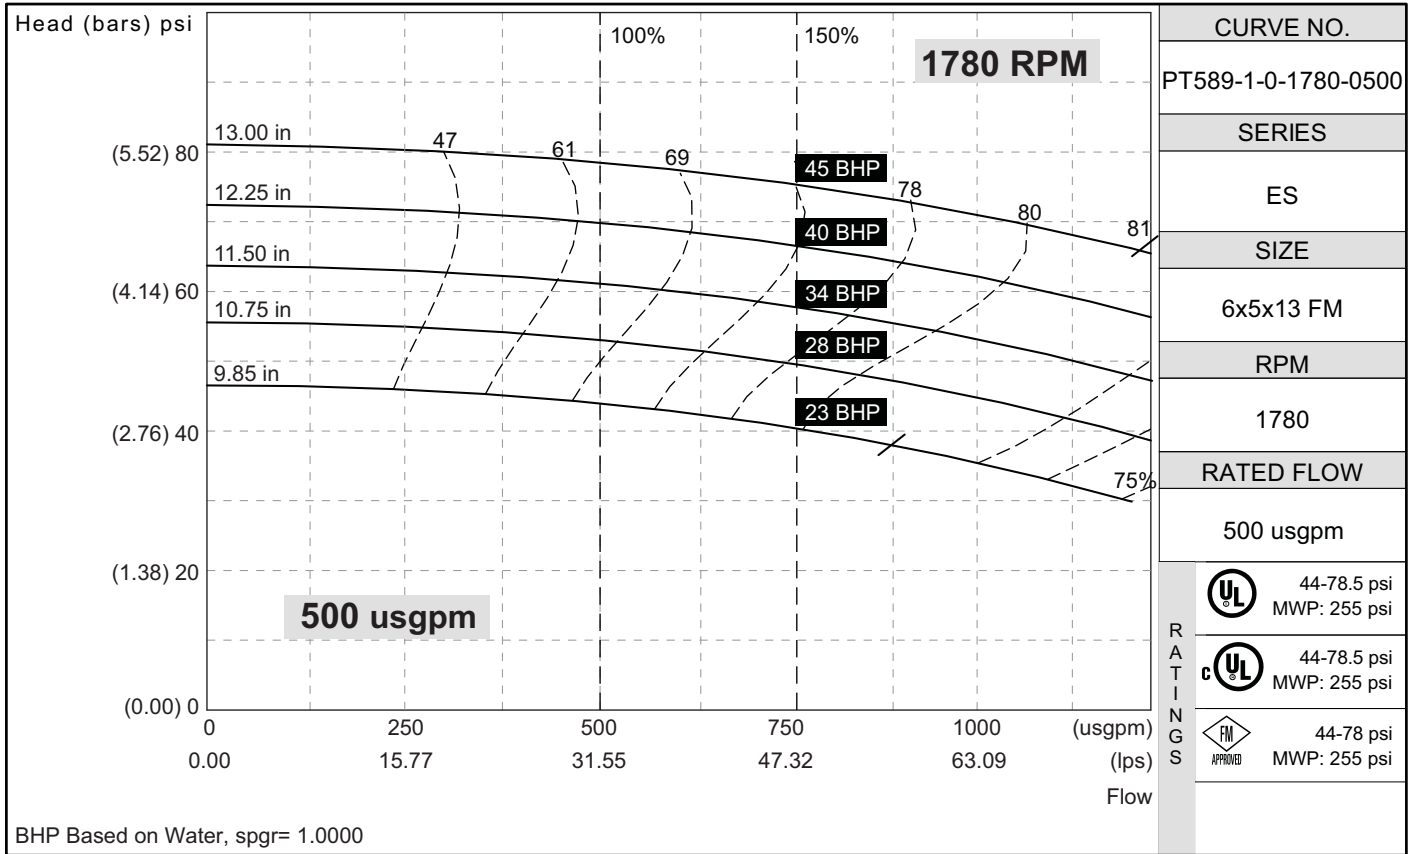

ES Series

6x5x13 FM

PERFORMANCE CURVES

Note: Curve No PT589-1-0-1780-0500 replaces Curve No PT589-0-0-1800-500

S. A. Armstrong Limited
23 Bertrand Avenue
Toronto, Ontario
Canada, M1L 2P3
T: 416-755-2291
F: 416-759-9101