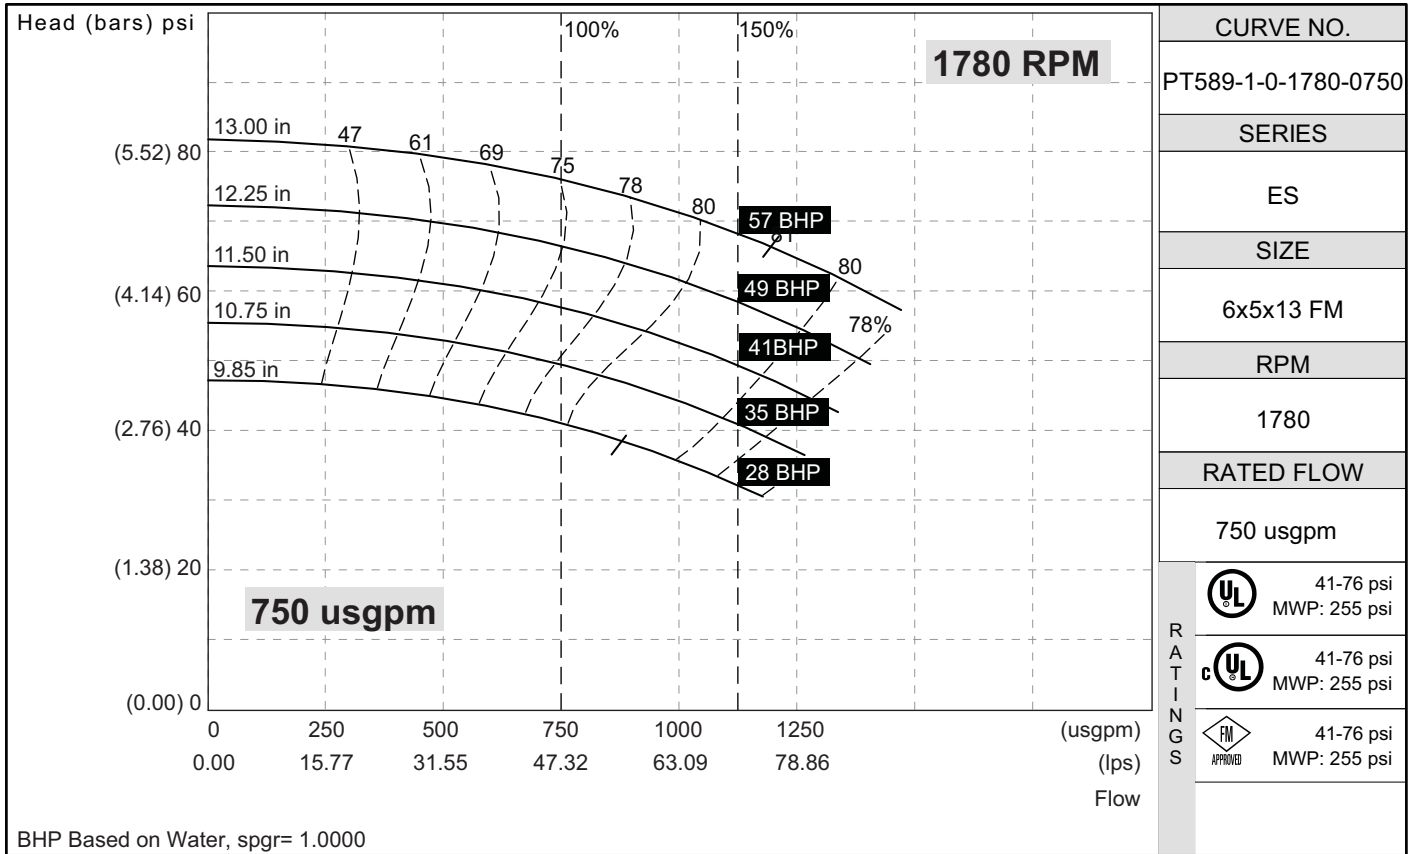

ES Series

6x5x13 FM

PERFORMANCE CURVES

Note: Curve No PT589-1-0-1780-0750 replaces Curve No PT589-1-0-1800-750

S. A. Armstrong Limited
 23 Bertrand Avenue
 Toronto, Ontario
 Canada, M1L 2P3
 T: 416-755-2291
 F: 416-759-9101