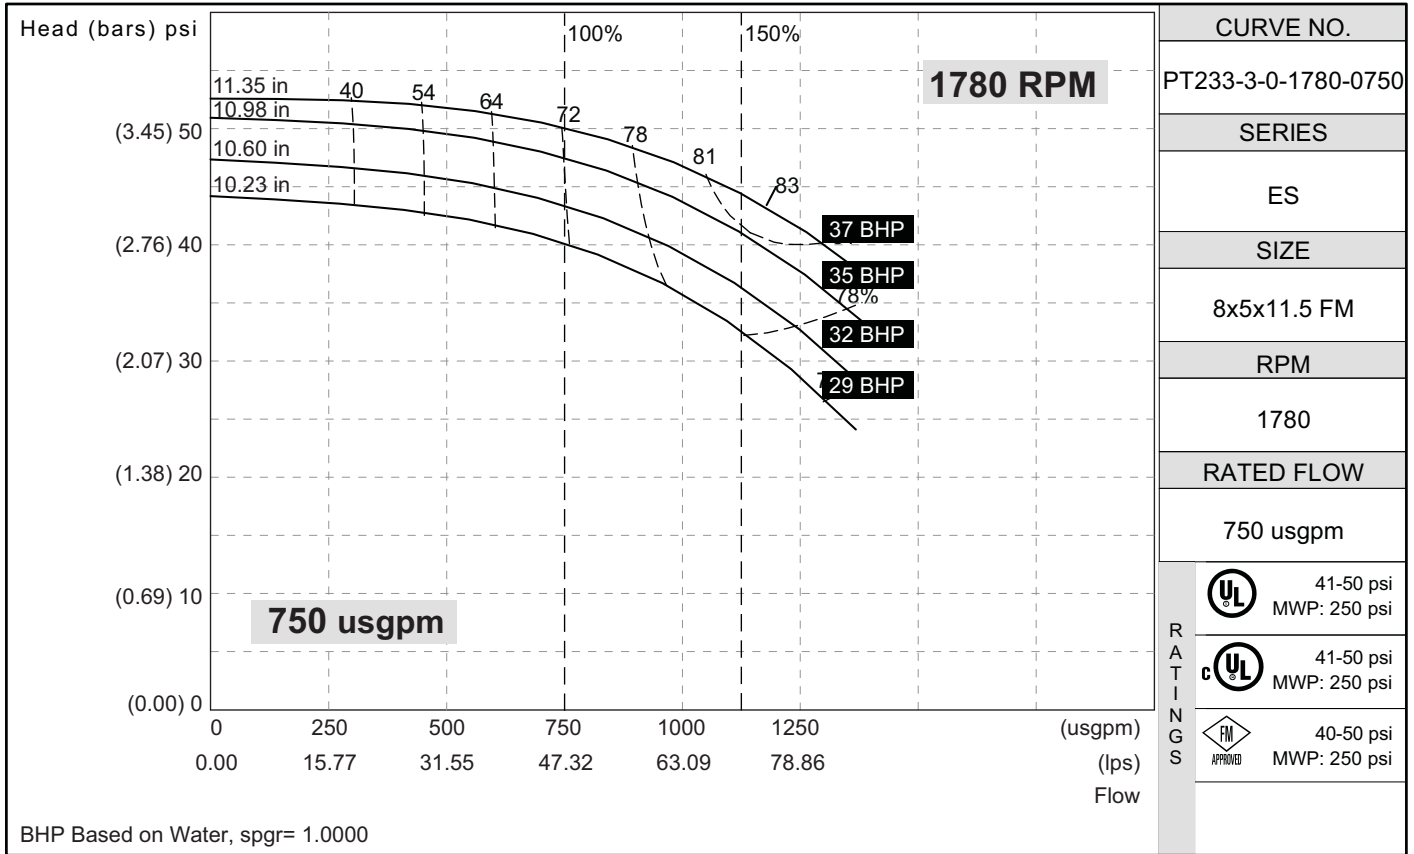

ES Series

8x5x11.5 FM

PERFORMANCE CURVES

Note: Curve No PT233-3-0-1780-0750 replaces Curve No 2421

S. A. Armstrong Limited
 23 Bertrand Avenue
 Toronto, Ontario
 Canada, M1L 2P3
 T: 416-755-2291
 F: 416-759-9101